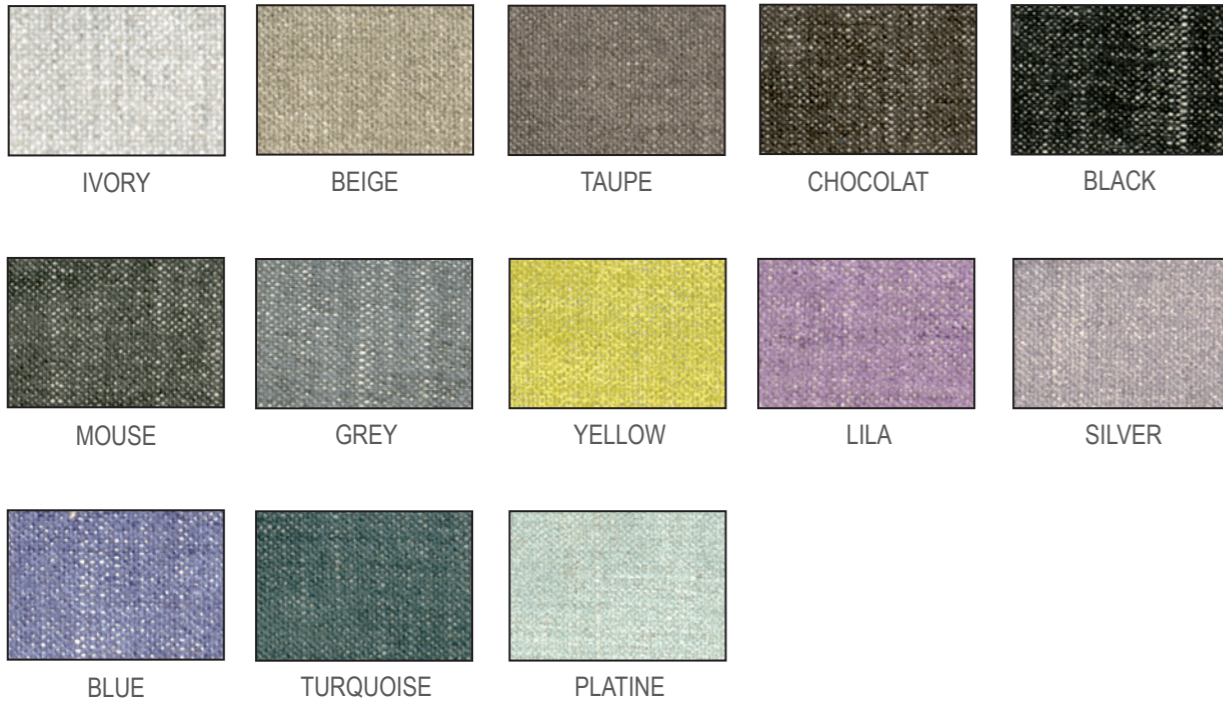

* CO cotton / coton / katoen / Baumwolle	PL polyester
LI linnen / lin / Leinen	WO wool / laine / wol / Wolle
PA polyamid / polyamide	PU polyurethan / polyurethane polyurethaan
PP polypropylen / polypropylène	PC polyacryl
AF other fibers / autres fibres andere vezels / andere Fasern	VI viscose
AC acrylic / acrylique / acryl / Acryl