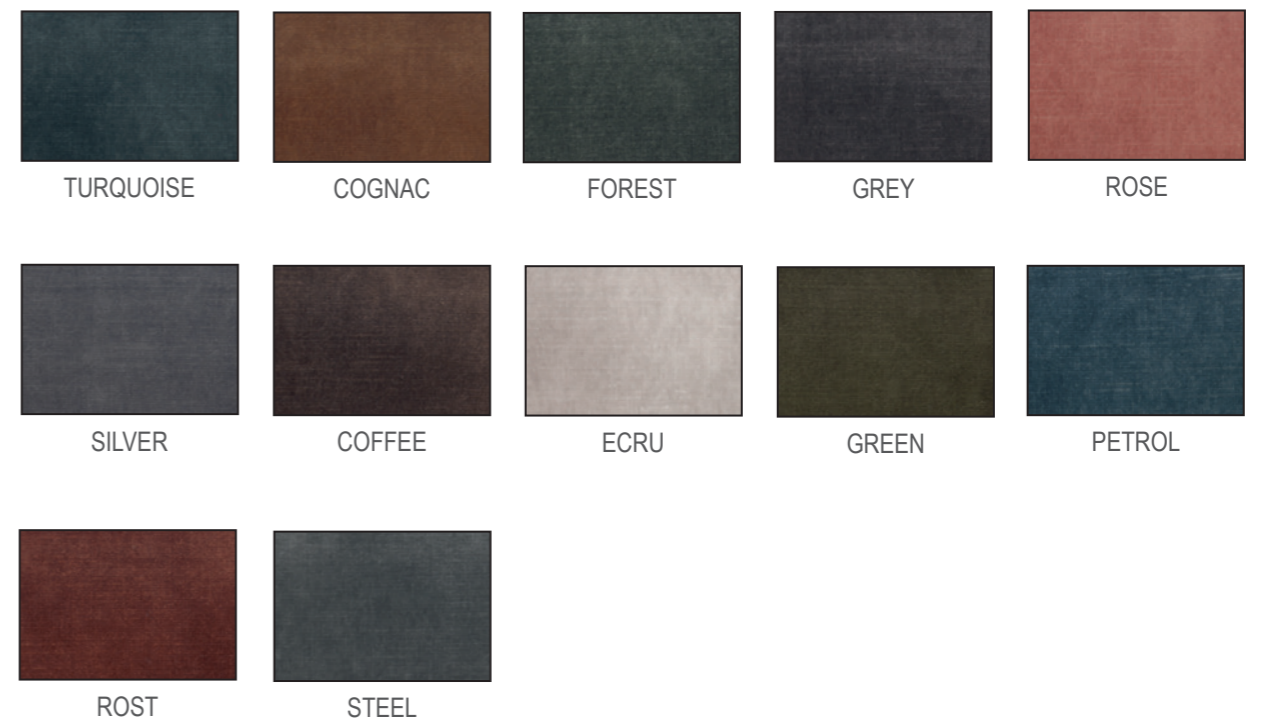

* CO cotton / coton / katoen / Baumwolle	PL polyester
LI linnen / lin / Leinen	WO wool / laine / wol / Wolle
PA polyamid / polyamide	PU polyurethan / polyurethane polyurethaan
PP polypropylen / polypropylène	PC polyacryl
AF other fibers / autres fibres andere vezels / andere Fasern	VI viscose
AC acrylic / acrylique / acryl / Acryl