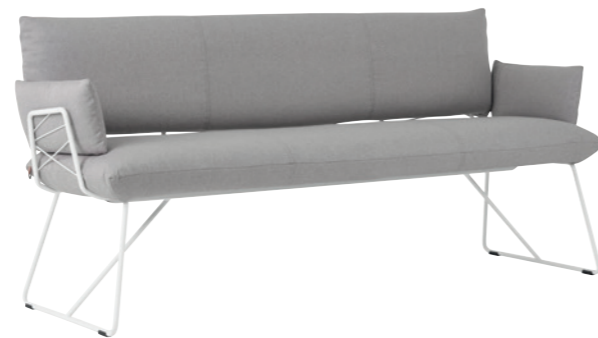

# nevada°

nevada h76

**mobitec**  
x'clusive collection  
chairs

cosy h47 pm -a

cosy h47 pm +a

cosy 160/180/200cm pm -a

cosy 160/180/200cm pm +a

enora h40 pb +a