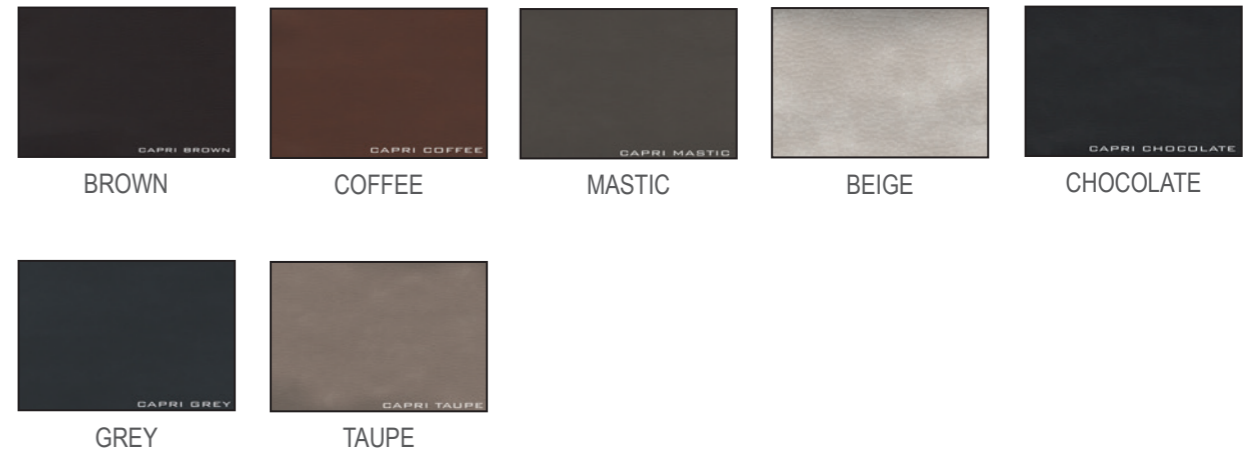

* CO cotton / coton / katoen / Baumwolle	PL polyester
LI linnen / lin / Leinen	WO wool / laine / wol / Wolle
PA polyamid / polyamide	PU polyurethan / polyurethane polyurethaan
PP polypropylen / polypropylène	PC polyacryl
AF other fibers / autres fibres andere vezels / andere Fasern	VI viscose
AC acrylic / acrylique / acryl / Acryl