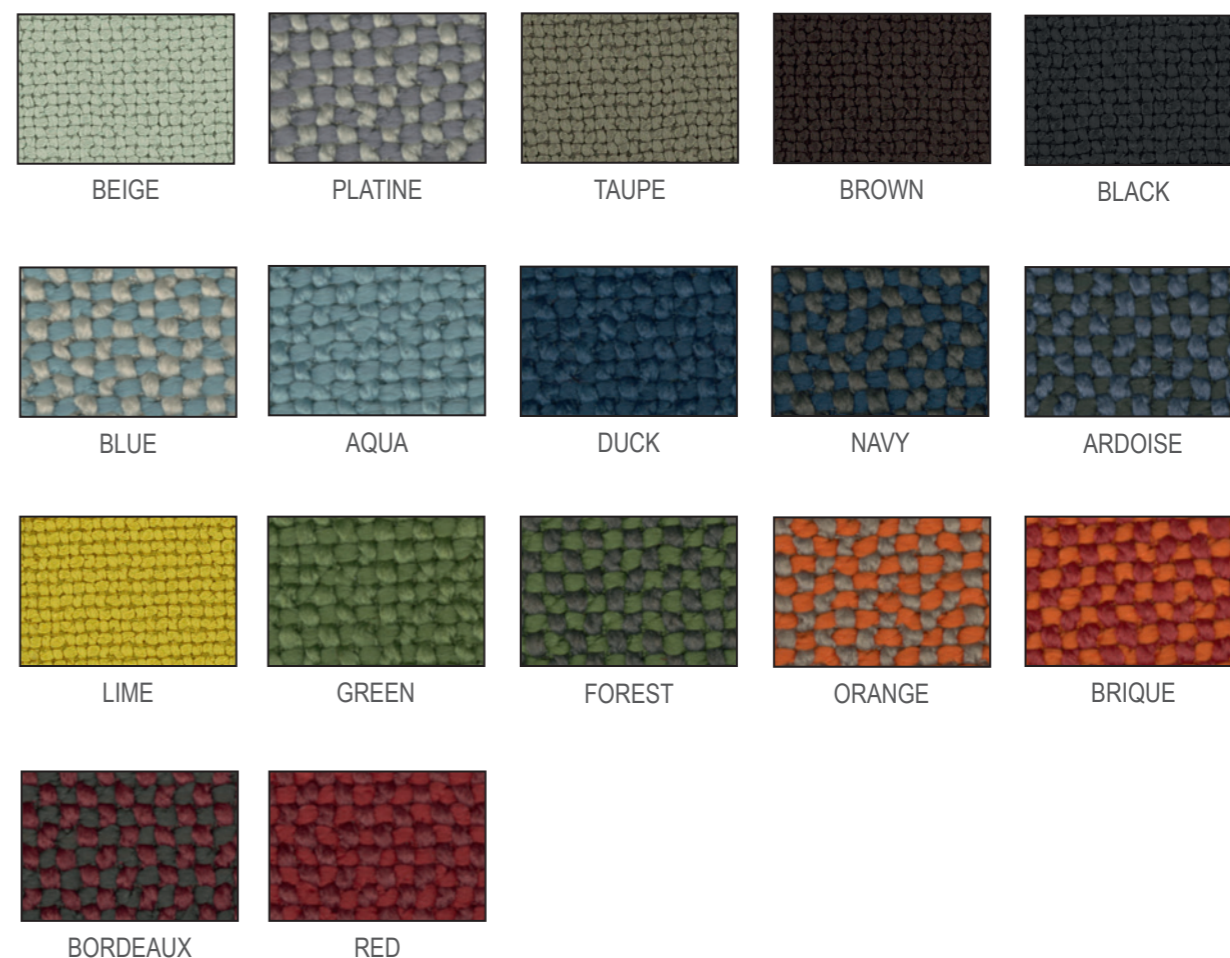

* CO cotton / coton / katoen / Baumwolle	PL polyester
LI linnen / lin / Leinen	WO wool / laine / wol / Wolle
PA polyamid / polyamide	PU polyurethan / polyurethane polyurethaan
PP polypropylen / polypropylène	PC polyacryl
AF other fibers / autres fibres andere vezels / andere Fasern	VI viscose
AC acrylic / acrylique / acryl / Acryl