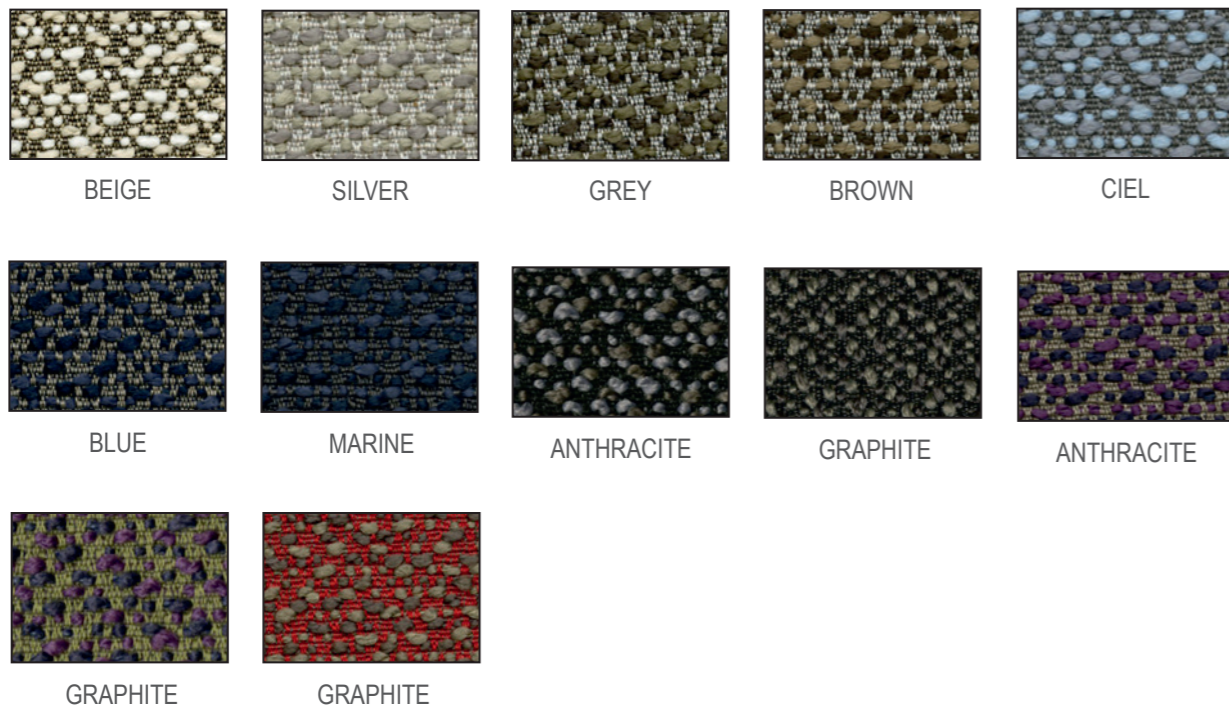

BLACK

MUSTARD

ORANGE

BORDEAUX

RED

FOREST

PETROL

BLUE

GREY

IVORY

BLACK

\* **CO** cotton / coton / katoen / Baumwolle  
**LI** linnen / lin / Leinen  
**PA** polyamid / polyamide  
**PP** polypropylen / polypropylène  
**AF** other fibers / autres fibres  
 andere vezels / andere Fasern  
**AC** acrylic / acrylique / acryl / Acryl

GREY

BLACK

ESPRESSO

BEIGE

MARINE

BLUE

JEANS

MUSTARD

**PL** polyester  
**WO** wool / laine / wol / Wolle  
**PU** polyurethan / polyurethane  
 polyurethaan  
**PC** polyacryl  
**VI** viscose

ODESSA / PRICE CLASS 4

APPLICATIONS: RETAIL - CONTRACT  
 COMPOSITION \*: 72% PL - 21% CO - 7% PC  
 MARTINDALE TURNS: 50.000  
 FASTNESS TO LIGHT: 4-5  
 FABRIC WIDTH: +/- 140cm  
 WATER AND STAINREPELLANT FINISH: No  
 UK APPROVED: No  
 CLEANING INSTRUCTIONS: