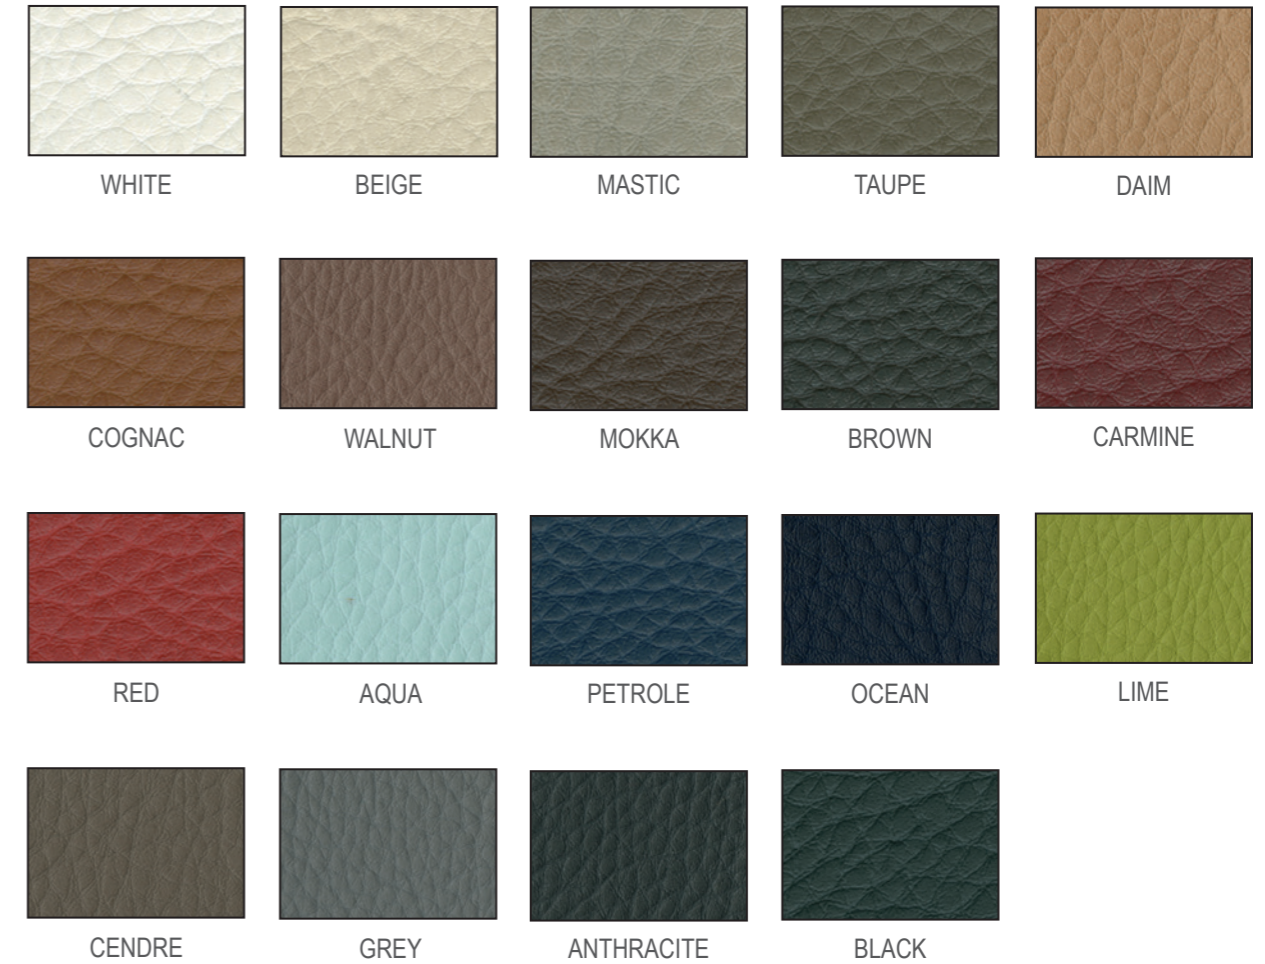

* CO cotton / coton / katoen / Baumwolle	PL polyester
LI linnen / lin / Leinen	WO wool / laine / wol / Wolle
PA polyamid / polyamide	PU polyurethan / polyurethane polyurethaan
PP polypropylen / polypropylène	PC polyacryl
AF other fibers / autres fibres andere vezels / andere Fasern	VI viscose
AC acrylic / acrylique / acryl / Acryl