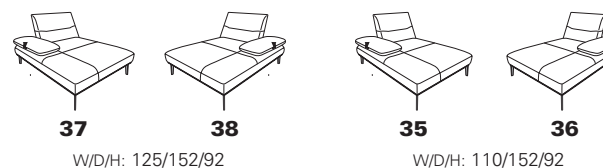

Composition:
65 / 70
Cover:
22 Soft-Nappa sioux

Composition:
65 / 28
Cover:
22 Soft-Nappa wood

footstool 03

9060

Attention! Please note the possible combinations of the add-on elements

Due to the different depths/seat depths, the variants with or without function cannot be combined with each other!

following metal legs are available:

- aluminium polished (A)
- anthracite (powder-coated) (D)

the wooden frame is available:

- 58 wild oak black oiled (616)
- 58 wild oak natural oiled (617)

combinable variants with man. adjust. of seat depth!

combinable variants without man. adjust. of seat depth!

sofas

sofas

footstool