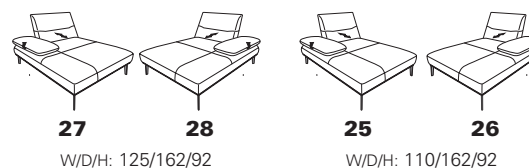

Composition:
65 / 70
Cover:
22 Soft-Nappa sioux

Composition:
65 / 28
Cover:
22 Soft-Nappa wood

footstool 03

9060

Attention! Please note the possible combinations of the add-on elements

Due to the different depths/seat depths, the variants with or without function cannot be combined with each other!

following metal legs are available:

- aluminium polished (A)
- anthracite (powder-coated) (D)

the wooden frame is available:

- 58 wild oak black oiled (616)
- 58 wild oak natural oiled (617)

combinable variants with man. adjust. of seat depth!

combinable variants without man. adjust. of seat depth!

sofas

sofas

footstool