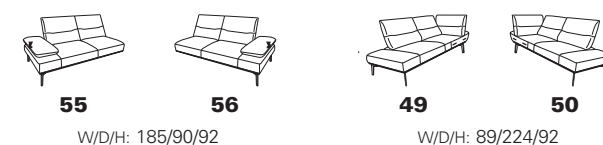

Composition:
65 / 70
Cover:
22 Soft-Nappa sioux

Composition:
65 / 28
Cover:
22 Soft-Nappa wood

footstool 03

9060

Attention! Please note the possible combinations of the add-on elements

Due to the different depths/seat depths, the variants with or without function cannot be combined with each other!

following metal legs are available:

- aluminium polished (A)
- anthracite (powder-coated) (D)

the wooden frame is available:

- 58 wild oak black oiled (616)
- 58 wild oak natural oiled (617)

combinable variants with man. adjust. of seat depth!

combinable variants without man. adjust. of seat depth!

sofas

sofas

footstool