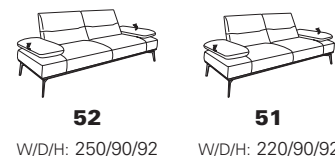

Composition:
65 / 70
Cover:
22 Soft-Nappa sioux

Composition:
65 / 28
Cover:
22 Soft-Nappa wood

footstool 03

9060

Attention! Please note the possible combinations of the add-on elements

Due to the different depths/seat depths, the variants with or without function cannot be combined with each other!

following metal legs are available:

- aluminium polished (A)
- anthracite (powder-coated) (D)

the wooden frame is available:

- 58 wild oak black oiled (616)
- 58 wild oak natural oiled (617)

combinable variants with man. adjust. of seat depth!

combinable variants without man. adjust. of seat depth!

sofas

sofas

footstool