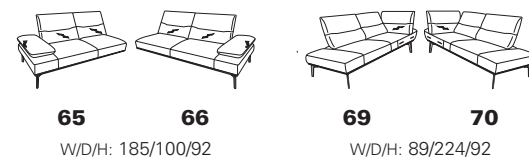

Composition:
65 / 70
Cover:
22 Soft-Nappa sioux

Composition:
65 / 28
Cover:
22 Soft-Nappa wood

footstool 03

9060

Attention! Please note the possible combinations of the add-on elements

Due to the different depths/seat depths, the variants with or without function cannot be combined with each other!

following metal legs are available:

- aluminium polished (A)
- anthracite (powder-coated) (D)

the wooden frame is available:

- 58 wild oak black oiled (616)
- 58 wild oak natural oiled (617)

combinable variants with man. adjust. of seat depth!

combinable variants without man. adjust. of seat depth!

sofas

sofas

footstool