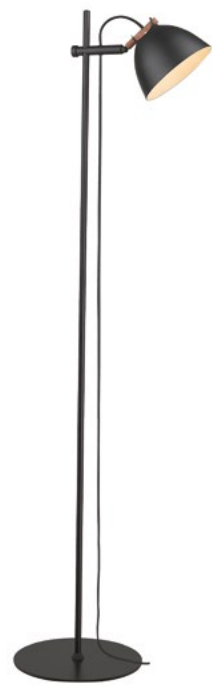

Århus Ø18
Black
Art. 738175

Size: Ø18 cm, H132 cm
Material: Metal, mahogany
Color: Black
Socket: G9, Max 28W
Cable: 150 cm textile