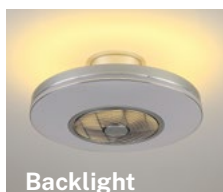

Ventilator with light

Silver

Art. 719808

- **Size:** Ø50 cm, H22 cm
- **Materials:** Plastic, metal
- **Color:** Opal, silver
- **Socket:** Built-in LED max 36W
  36W-12W-17W motor
  Max 1700 lm
  3000-4000-6000K
- **Decibel:** 48-59 dB
- **Extras:** Remote control included

NEW
UPDATED
VERSION

- No sounds
- Memory function