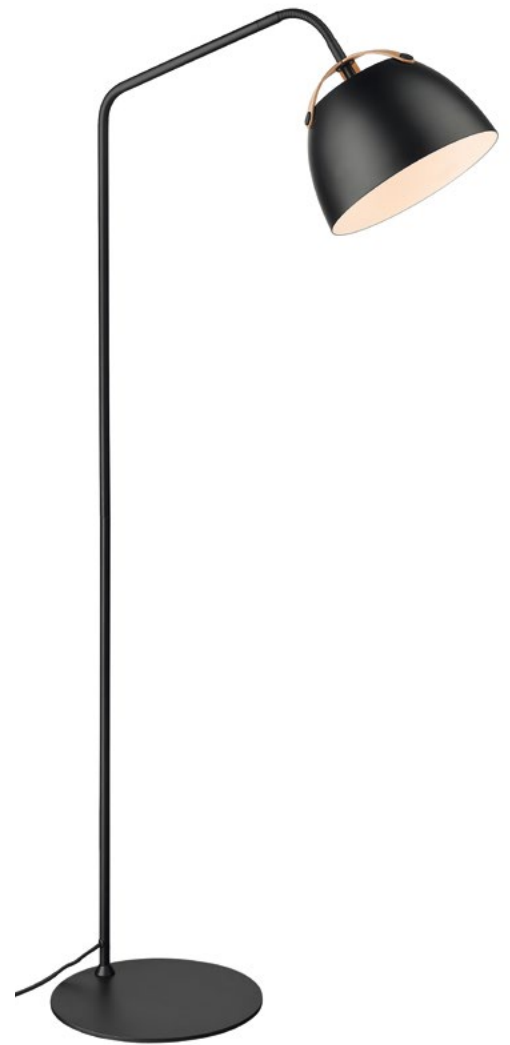

Oslo table lamp Ø16

White

Art. 734986

Size: Ø16 cm, H45 cm
Material: Metal, oak wood
Color: White
Socket: GU10, Max 35W
Cable: 150 cm textile

Oslo floor lamp Ø24

White

Art. 735037

Size: Ø24 cm, H140 cm
Material: Metal, oak wood
Color: White
Socket: E27, Max 40W
Cable: 150 cm textile

Oslo pendant Ø16

Black
Art. 734764

Size: Ø16 cm, H13 cm
Material: Metal, oak wood
Color: Black
Socket: GU10, Max 35W
Cable: 250 cm textile

Oslo pendant Ø24

Black
Art. 734825

Size: Ø24 cm, H19 cm
Material: Metal, oak wood
Color: Black
Socket: E27, Max 40W
Cable: 250 cm textile

Oslo pendant Ø40

Black
Art. 734887

Size: Ø40 cm, H31 cm
Material: Metal, oak wood
Color: Black
Socket: E27, Max 40W
Cable: 250 cm textile

Oslo floor lamp Ø24

Black
Art. 735044

Size: Ø24 cm, H140 cm
Material: Metal, oak wood
Color: Black
Socket: E27, Max 40W
Cable: 150 cm textile