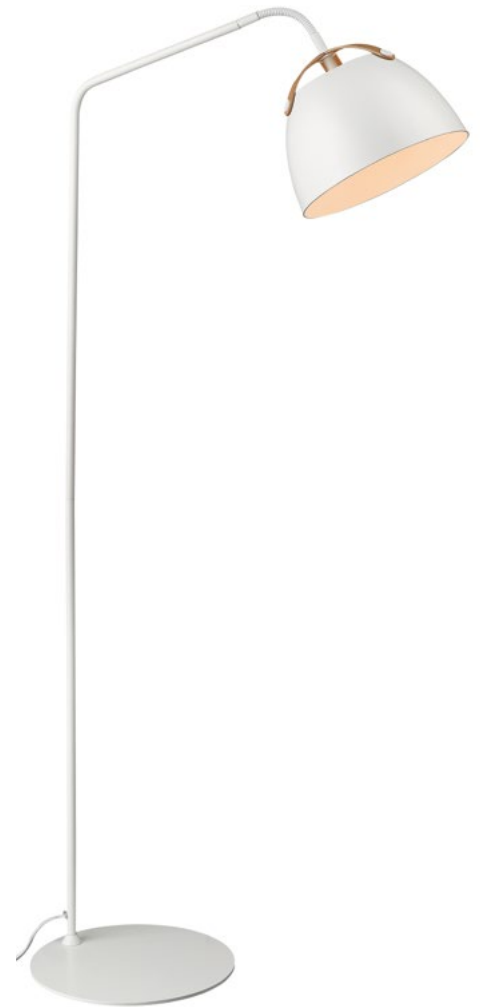

Oslo pendant Ø40

White

Art. 734870

Size: Ø40 cm, H31 cm
Material: Metal, oak wood
Color: White
Socket: E27, Max 40W
Cable: 250 cm textile

Oslo wall lamp Ø16

White

Art. 734931

Size: Ø16 cm, H20 cm
Material: Metal, oak wood
Color: White
Socket: GU10, Max 35W
Cable: 150 cm textile

Oslo table lamp Ø16

White

Art. 734986

Size: Ø16 cm, H45 cm
Material: Metal, oak wood
Color: White
Socket: GU10, Max 35W
Cable: 150 cm textile

Oslo floor lamp Ø24

White

Art. 735037

Size: Ø24 cm, H140 cm
Material: Metal, oak wood
Color: White
Socket: E27, Max 40W
Cable: 150 cm textile