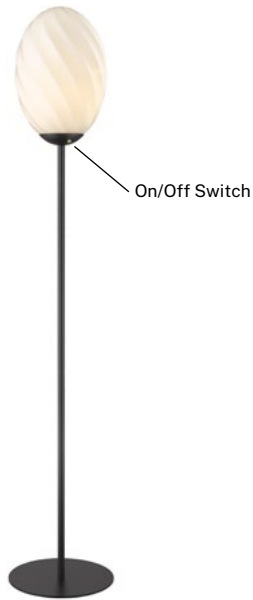

Twist floor lamp egg
Black
Art. 739486

Size: Ø25 cm, H145 cm
Material: Glass Ø25, metal
Color: Opal, black
Socket: E27, Max 40W, excl.
Cable: 200 cm textile