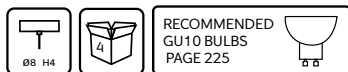

Size: Ø8, H16 cm
Material: Metal
Color: Black, antique brass
Socket: GU10, Max 35W excl.
Cable: 250cm textile

Torch wall lamp
Black/antique brass
Art. 743520