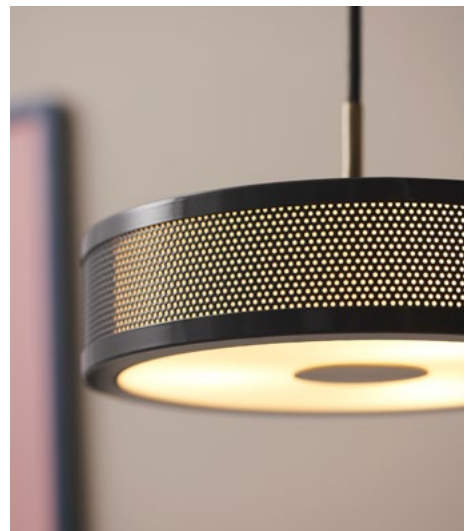

Frame
Page 80