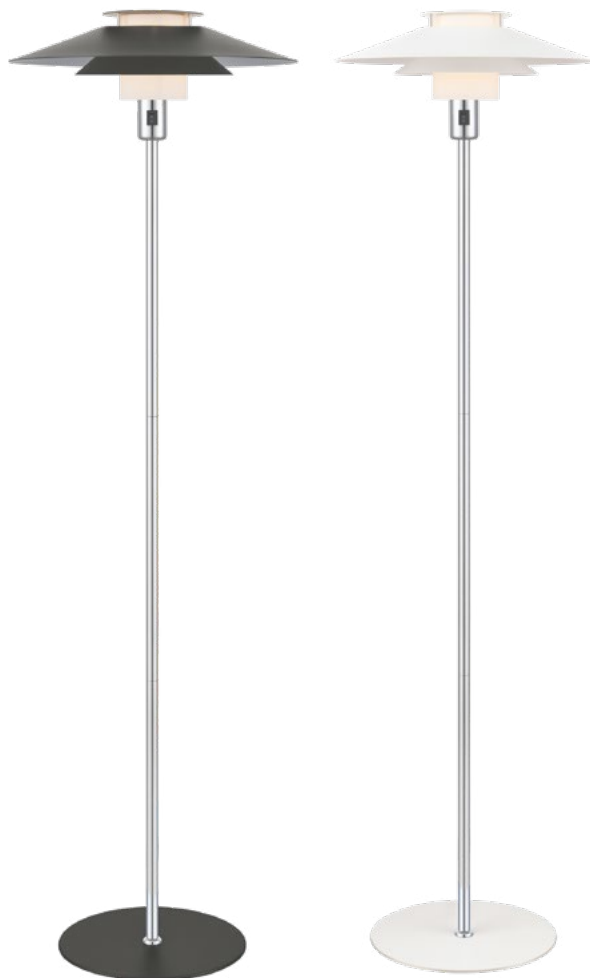

Designed by
Tom Stepp

NEW

Rivoli table lamp Ø24
White/chrome
Art. 990723

Size: Ø24 cm, H30 cm
Material: Metal, glass
Color: White, chrome
Socket: G9, Max 28W excl.
Cable: 200 cm plastic

Rivoli table lamp Ø24
Black/brushed copper
Art. 990655

Size: Ø24 cm, H30 cm
Material: Metal
Color: Black, brushed copper
Socket: G9, Max 28W excl.
Cable: 200 cm plastic

Rivoli table lamp Ø24
Black/antique brass
Art. 990709

Size: Ø24 cm, H30 cm
Material: Metal, brass
Color: Black, antique brass
Socket: G9, Max 28W excl.
Cable: 200 cm plastic

Rivoli table lamp Ø24
 Black/chrome
 Art. 990730

Size: Ø24 cm, H30 cm
Material: Metal, glass
Color: Black, chrome
Socket: G9, Max 28W excl.
Cable: 200 cm plastic

Rivoli floor lamp Ø40
 Art. Black 990877
 Art. White 990860