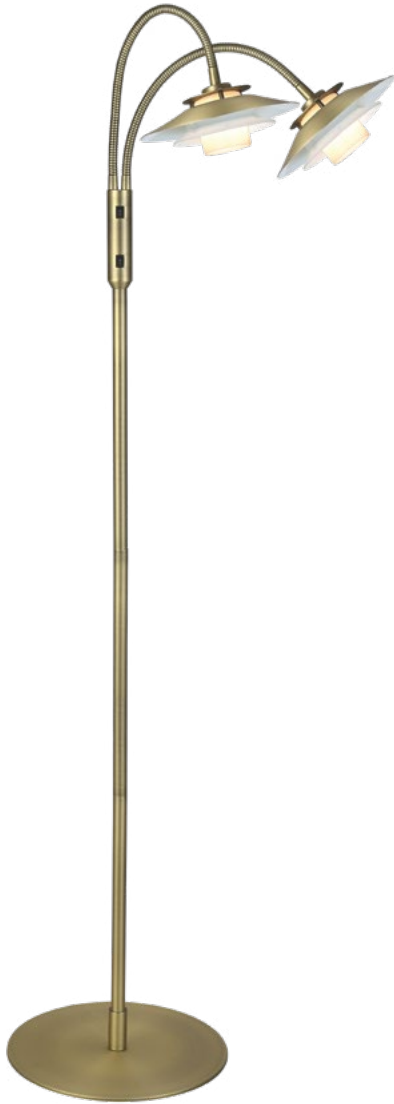

Designed by Michael Waltersdorff

1123 floor Ø18

Antique brass
Art. 738502

Size: Ø18 cm, H129 cm
Material: Metal, glass
Color: Antique brass
Socket: 2 x G9 max 18W excl.
Cable: 200 cm black textile

1123 wall Ø18