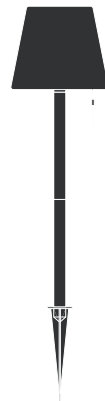

Can be used outdoor, but is not waterproof.
We recommend indoor use only.

Northern Light

Northern IP44 Indoor/outdoor

Art. 800704

Size: Ø17 cm, H30 cm/ H90cm
Material: Wood, metal, ABS
Color: ABS/acacie wood
Socket: Built-in 2W LED, 3000 K / 1800 K
Cable: 200 cm
Extras: Rechargeable and including driver