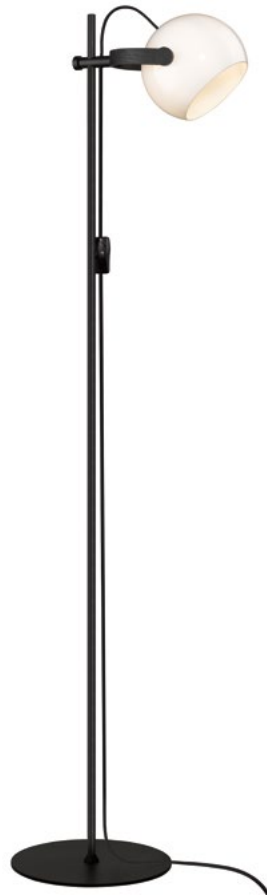

DC wall lamp Ø12

Opal

Art. 734115

Size: Ø12 cm, H10 cm
Material: Acrylic, wood
Color: Opal, black painted oak
Socket: G9, Max 10W excl.
Cable: 200 cm textile

DC table lamp Ø18

Opal

Art. 734191

Size: Ø18 cm, H50 cm
Material: Acrylic, wood
Color: Opal, black painted oak
Socket: E27, Max 40W excl.
Cable: 150 cm textile

DC floor lamp Ø18

Opal

Art. 734238

Size: Ø18 cm, H150 cm
Material: Acrylic, wood
Color: Opal, black painted oak
Socket: E27, Max 40W excl.
Cable: 150 cm textile

DC floor lamp Ø18

Opal

Art. 734276

Size: Ø18 cm, H150 cm
Material: Acrylic, wood
Color: Opal, black painted oak
Socket: 2 x E27, Max 40W excl.
Cable: 150 cm textile