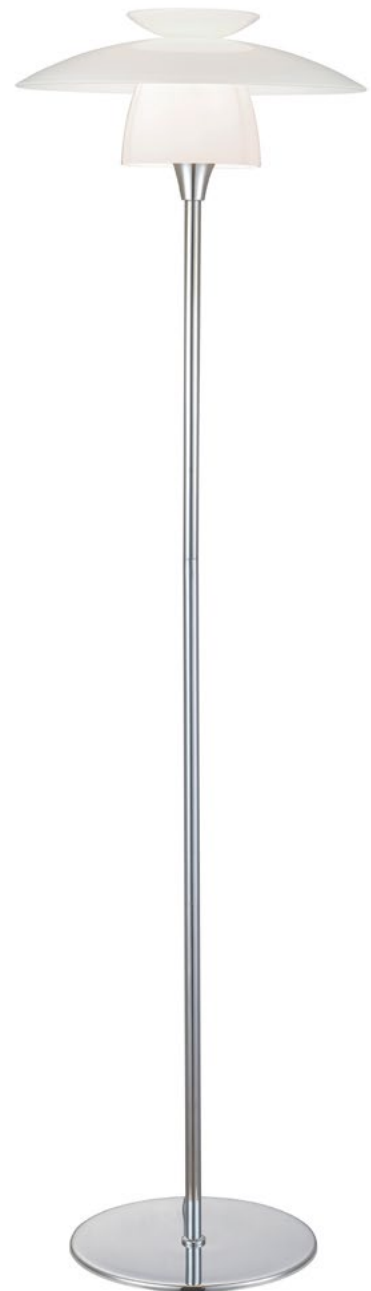

Scandinavia floor lamp Ø40

Opal

Art. 733699

Size: Ø40 cm, H150 cm
Material: Glass, metal
Color: Opal, chrome
Socket: E27, Max 40W excl.
Cable: 200 cm black textile