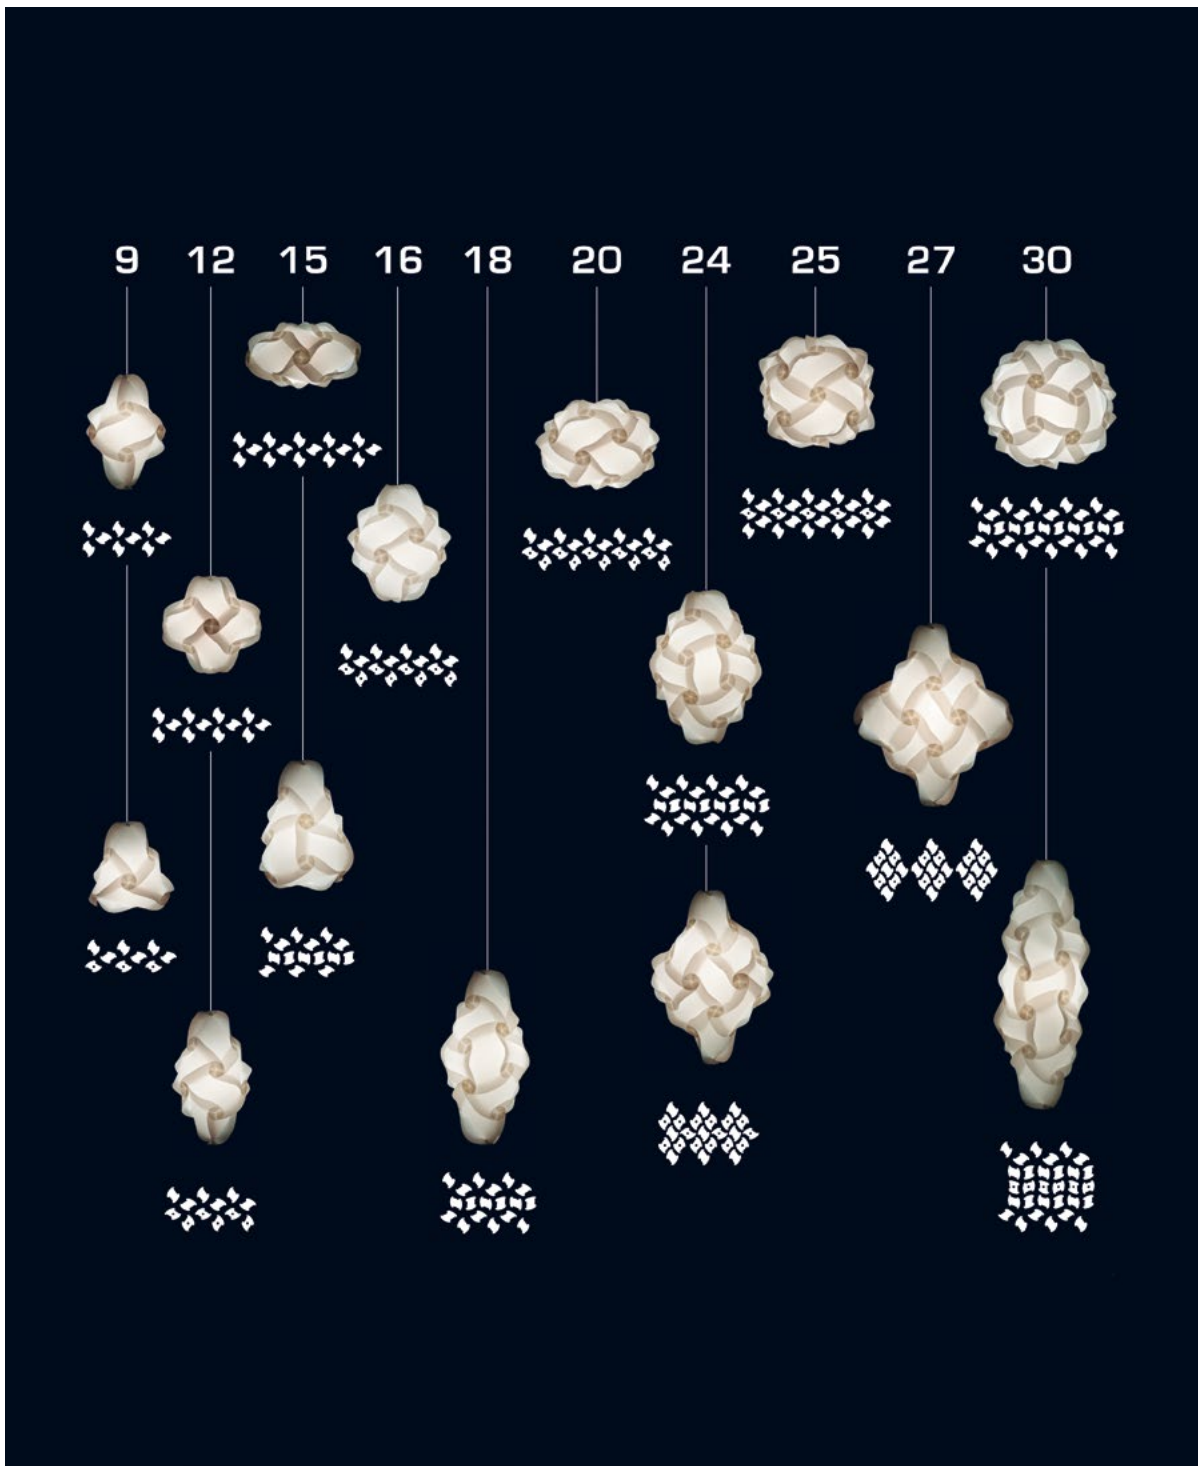

IQlight® - The Variations

22+ variants with just 1 module

IQlight® is a self assembly lighting system made up of interlocking quadrilaterals. Lamps of various shapes and sizes can be constructed by linking together the identical elements. The standard IQlight® pack contains 30 modules.

The variations shown are proven variants using from 9 to 120 modules. Taking into consideration, that the IQlight® module is available in 6 sizes, that's at least 132 different lamps you can make with IQlight®. But the only limit is your own imagination really. Play around with the small test modules included in the kit-perhaps you can create your very own and unique variant?