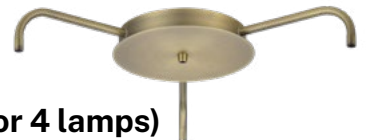

Size: Ø56, H30 cm
Material: Fabric, oak wood, metal
Color: Earth brown, dark oiled, antique brass
Socket: E27, Max 60W excl.
Cable: 300cm textile

Canopy (3 or 4 lamps)

White

Art. 714100

Size: Ø45 to 50 cm, H8 cm
Material: Metal
Color: White