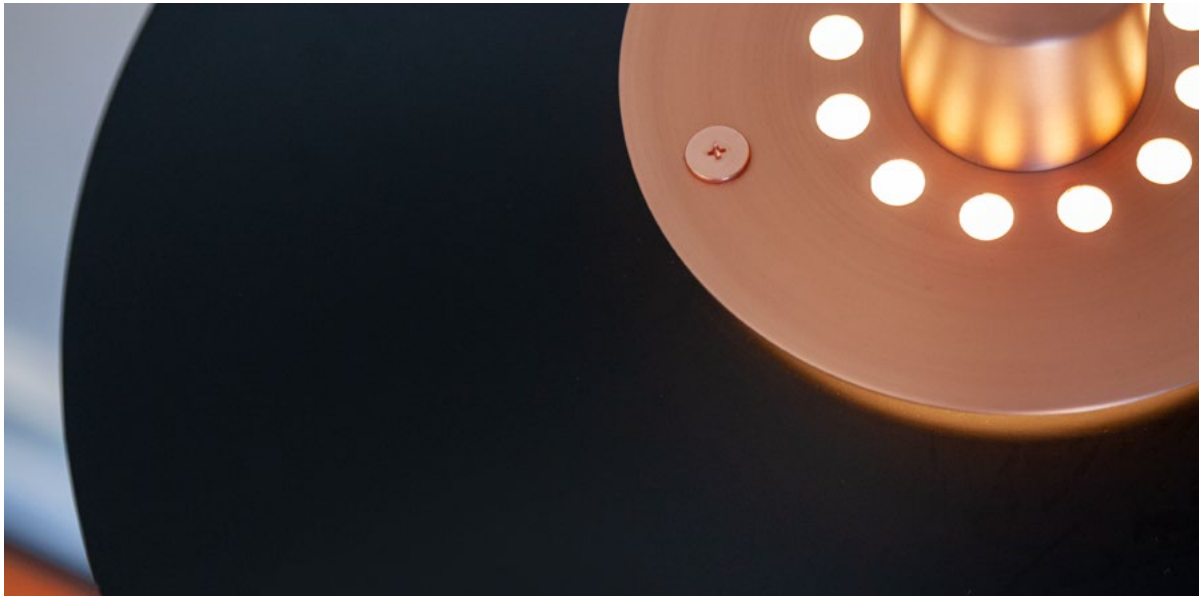

Rivoli pendant Ø40
White/chrome
Art. 990792

Size: Ø40 cm, H15 cm
Material: Metal glass
Color: White, chrome
Socket: E27, Max 40W excl.
Cable: 200 cm textile