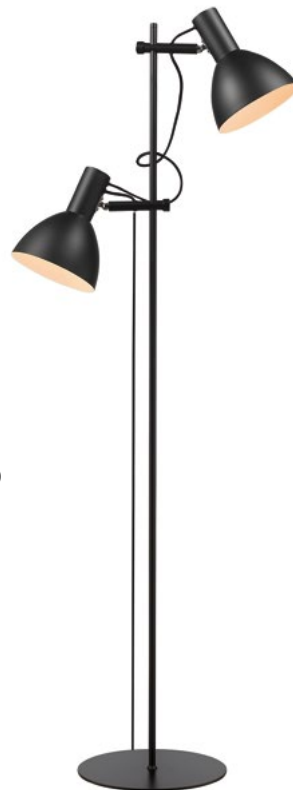

Baltimore wall lamp

Black
Art. 716555

Size: Ø18 cm, H50 cm
Material: Metal
Color: Black
Socket: E27, Max 40W excl.
Cable: 200 cm textile

Baltimore floor lamp

Black
Art. 716562

Size: Ø18 cm, H132 cm
Material: Metal
Color: Black
Socket: E27, Max 40W excl.
Cable: 200 cm textile