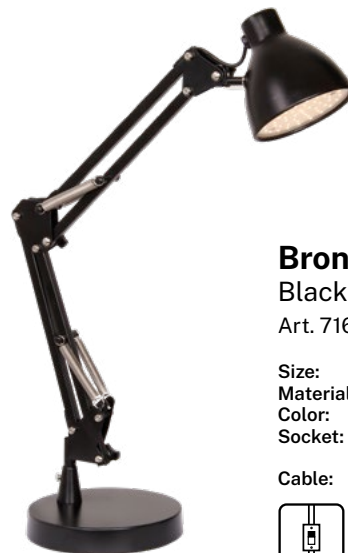

Bronx table lamp

Black

Art. 716173

Size: Ø10 cm, H40 cm
Material: Metal
Color: Black, chrome
Socket: Built-in 5W LED
400 lm, 3000 K
Cable: 150 cm plastic