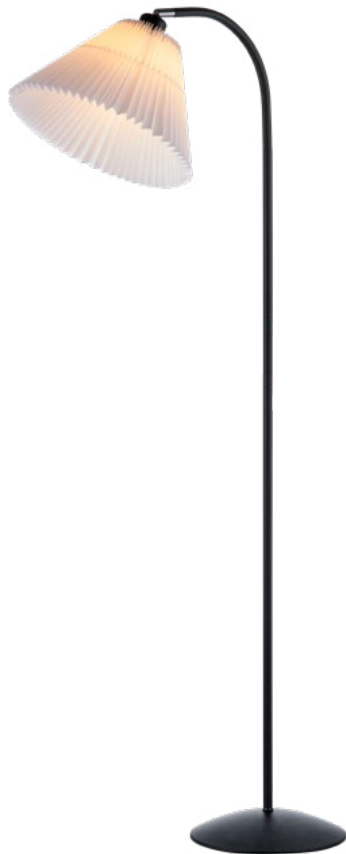

Medina floor lamp
White/black
Art. 716517

Size: Ø33 cm, H132 cm
Material: PP, metal
Color: White, black
Socket: E27, Max 40W excl.
Cable: 150 cm plastic