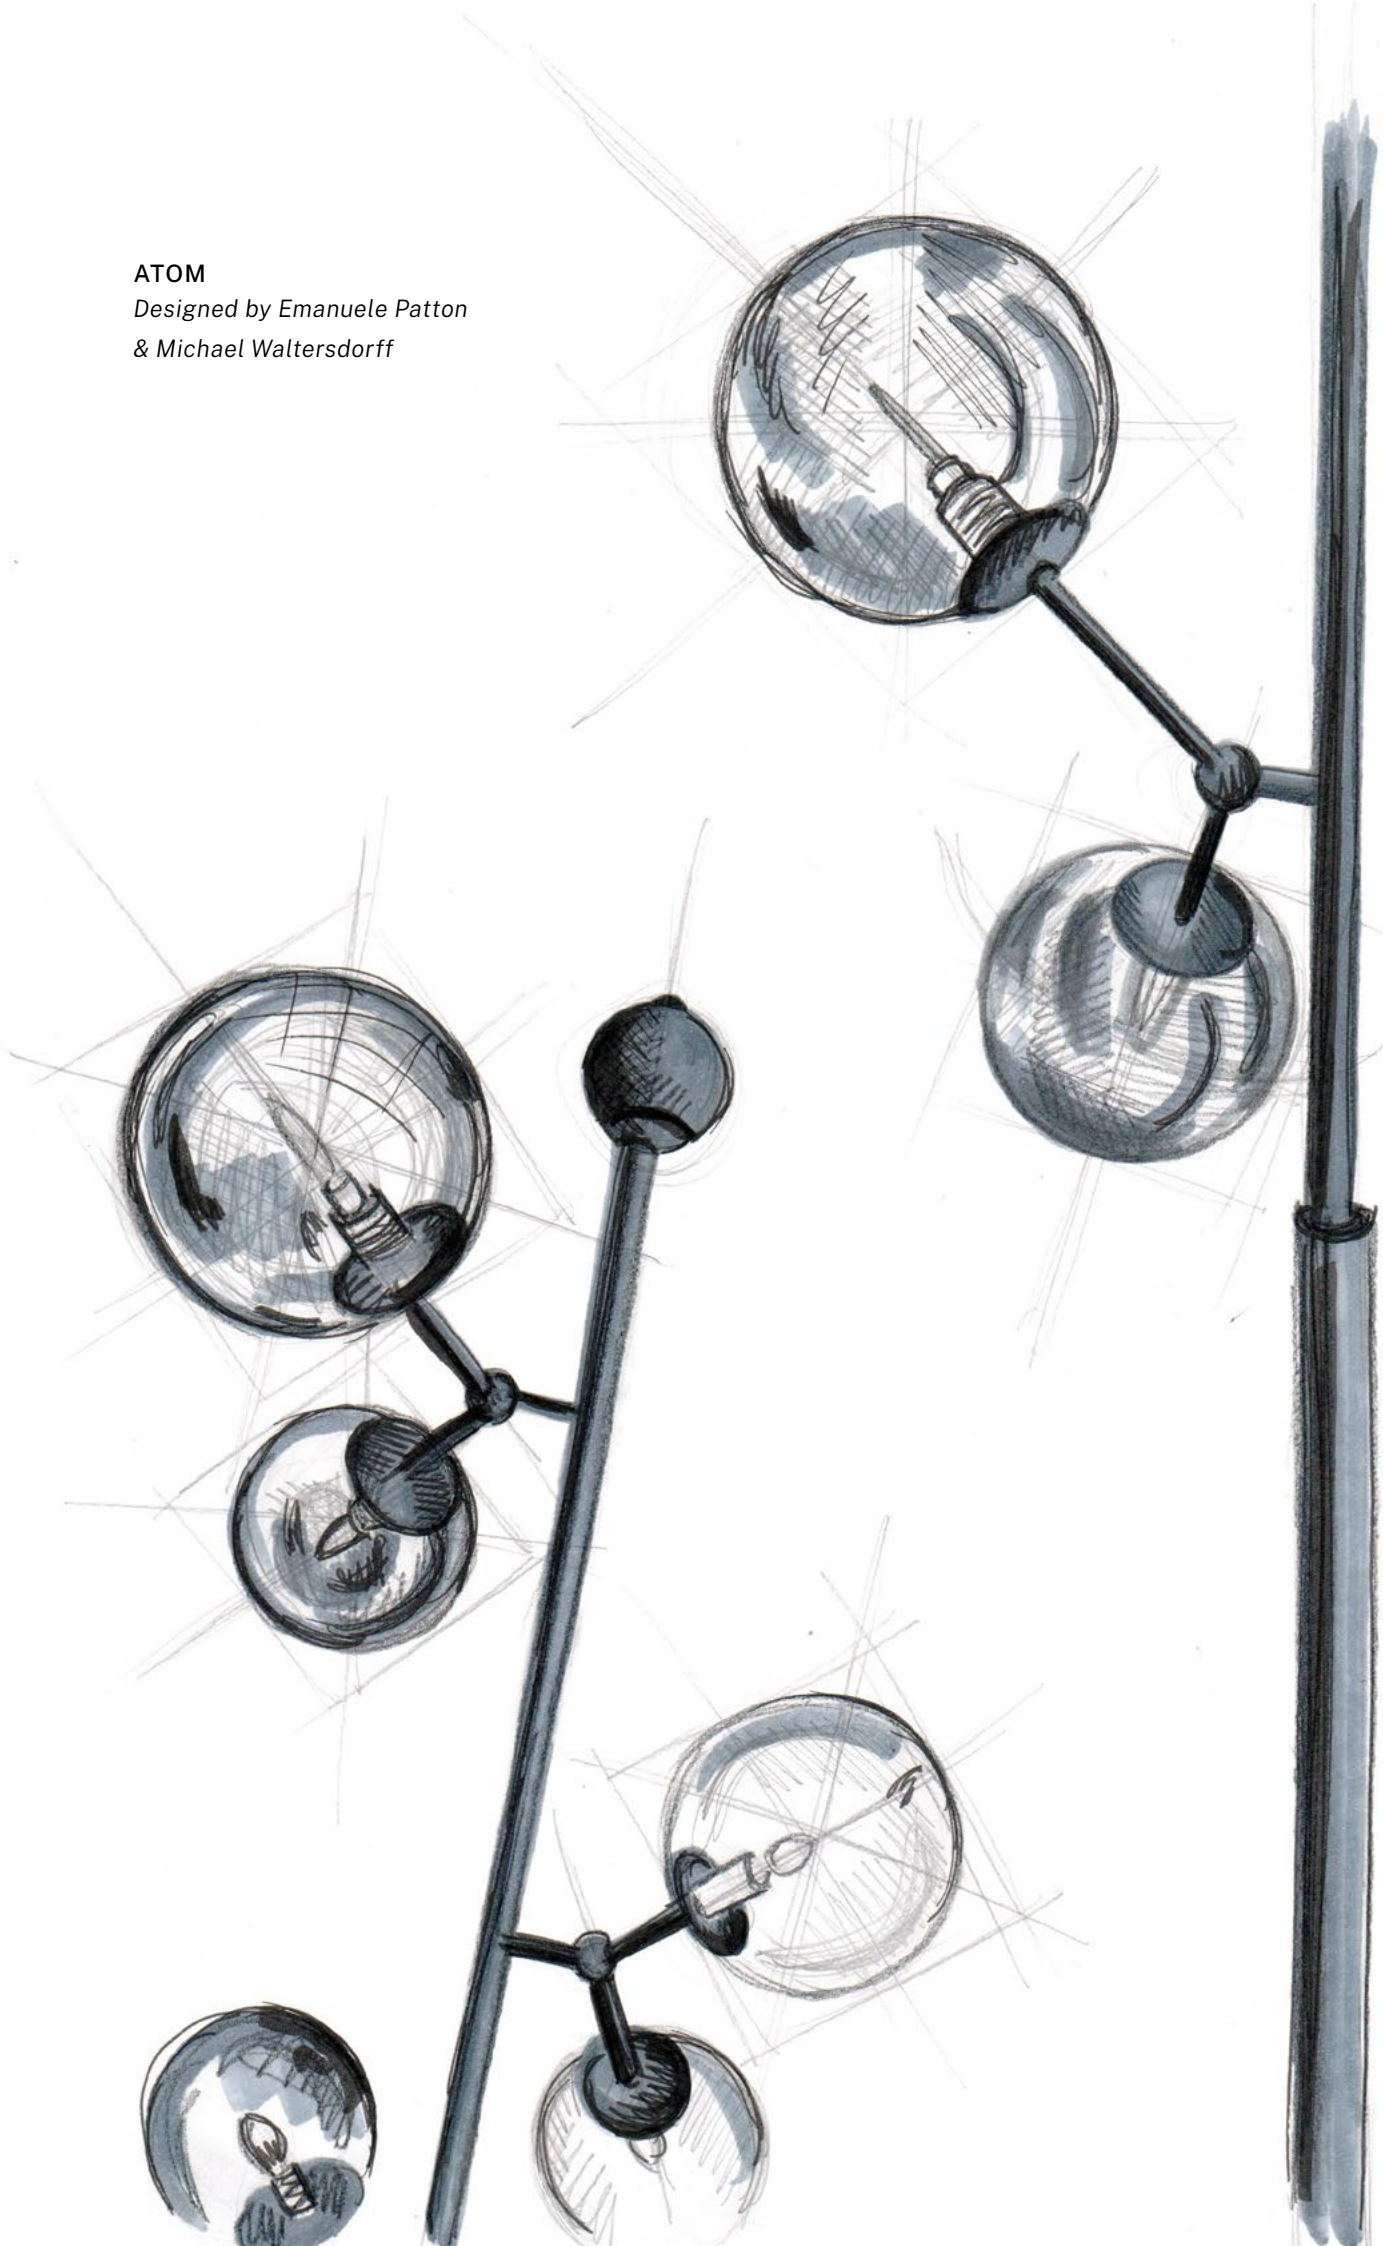

ATOM

*Designed by Emanuele Patton
& Michael Waltersdorff*

METROPOLE

Designed by Michael Waltersdorff

HALO DESIGN

The Collection

Hygge

Our new battery-operated table lamp has a classic design and is based on advanced technology. Compact and easy to transport, it can be used indoors or outdoors.