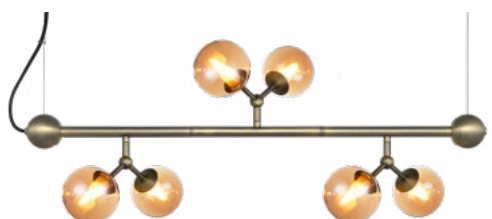

Atom Horizontal Chandelier (Small)

Smoke / Opal / Amber

Art. 738762 / 738755 / 738779

Size: Ø31, L80 cm
Material: Glass Ø10 cm, metal
Color: Smoke, black / Opal, black / Amber, antique brass
Socket: 6 x G9, Max 28W excl.
Cable: 500 cm textile