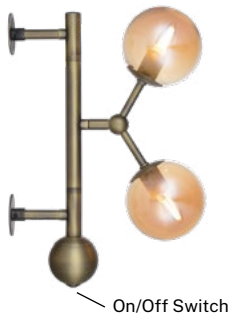

On/Off Switch

Atom wall
Amber/antique brass
Art. 740147

Size: Ø20, H33 cm
Material: Glass Ø10 cm, metal
Color: Amber, antique brass
Socket: 2 x G9, Max 28W excl.
Cable: 200 cm textile