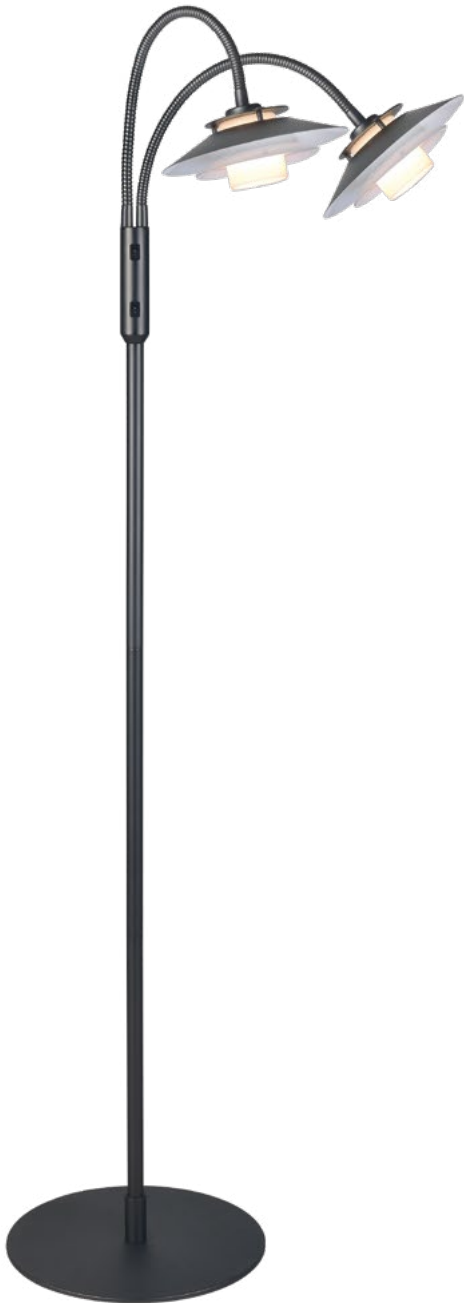

1123 floor lamp Ø18
Gun black
Art. 733361

Size: Ø18 cm, H129
Material: Metal, glass
Color: Gun Black
Socket: 2 x G9 max 18W excl.
Cable: 200 cm black textile