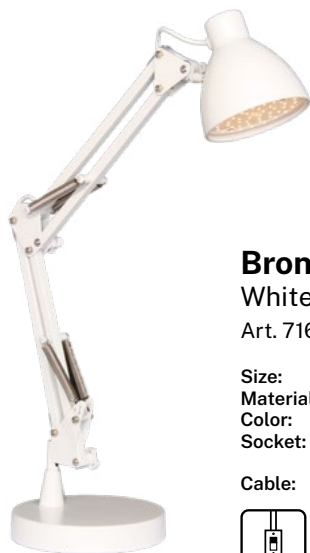

Office Adjust Light

Dark grey

Art. 731770

Size: Ø20 cm, H44 cm
Material: Alu
Color: Dark grey
Socket: Built-in 10W LED Eye protection
300 lm, 2800-6500 K
Cable: 180 cm plastic
Extra: With usb-port

Table lamps