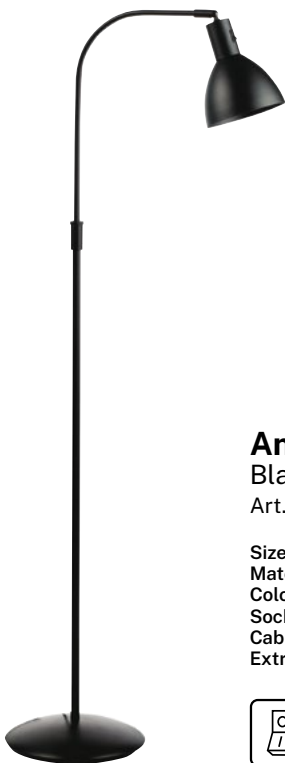

Angora

Angora floor lamp
Antique brass
Art. 739936

Size: Ø14 cm, H110-150 cm
Material: Metal
Color: Antique brass
Socket: E27, Max 40W excl.
Cable: 200 cm plastic
Extra: Height adjustable

Angora floor lamp
Grey
Art. 739929

Size: Ø14 cm, H110-150 cm
Material: Metal
Color: Grey, antique brass
Socket: E27, Max 40W excl.
Cable: 200 cm plastic
Extra: Height adjustable

Angora floor lamp
Black
Art. 107602

Size: Ø14 cm, H110-150 cm
Material: Metal
Color: Black
Socket: E27, Max 40W excl.
Cable: 200 cm plastic
Extra: Height adjustable