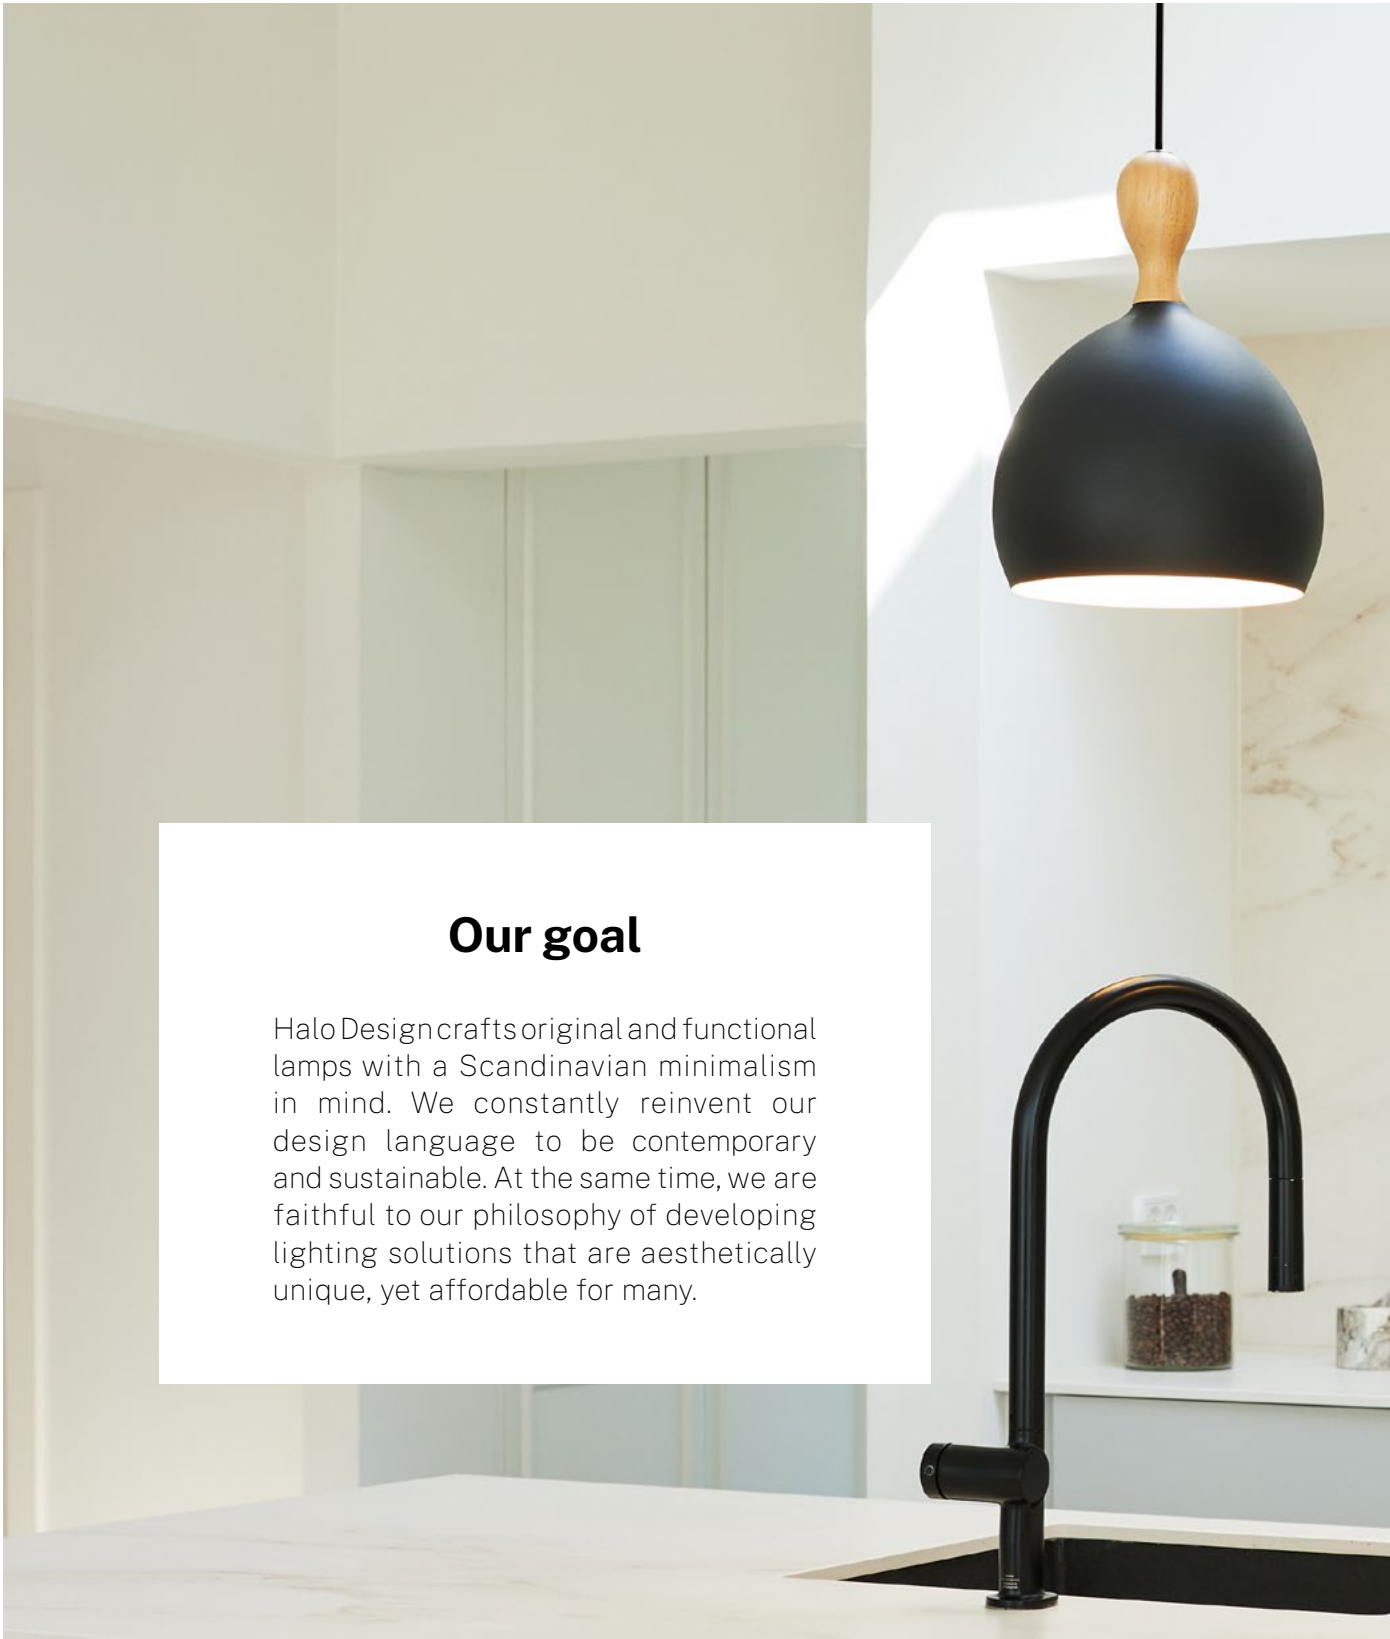

Our goal

Halo Design crafts original and functional lamps with a Scandinavian minimalism in mind. We constantly reinvent our design language to be contemporary and sustainable. At the same time, we are faithful to our philosophy of developing lighting solutions that are aesthetically unique, yet affordable for many.