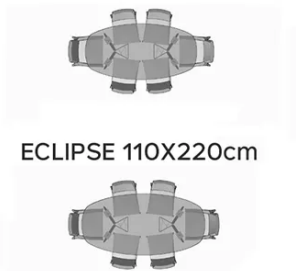

### DIMENSIONS (CM)

ø110cm - ø135cm

100x180cm - 100x200cm - 110x220cm - 110x240cm - 120x260cm

# ECLIPSE T0400

QUELLE TAILLE?

## POIDS & COLISAGE

ECLIPSE Ø110cm    ECLIPSE Ø135cm    ECLIPSE Ø160cm

ECLIPSE 100X180cm

ECLIPSE 100X200cm

ECLIPSE 110X220cm

ECLIPSE 110X240cm

ECLIPSE 120X260cm