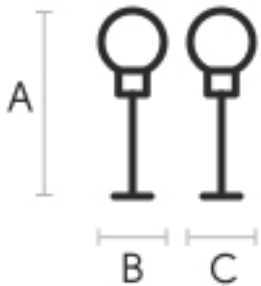

MIDJ
INITALY

Ghost floor

design Studio F+B Design, 2020

Ghost is a floor lamp with diffused light. The base is made with metal rods painted in the single variant of black and gold matt. Glass diffuser in the mixed transparent and satin finish allows better light diffusion in the room.

On the electric power cable there is the on / off foot switch. The cable has a length of 2m (78,74 in) and is covered in black silk.

Colors and Materials

Dimensions

	cm	inch
A	150	59.1
B	45	17.7
C	39	15.4

Volumetric Details

Weight 5.8 Kg
Volume 0.25 mc
Package 1