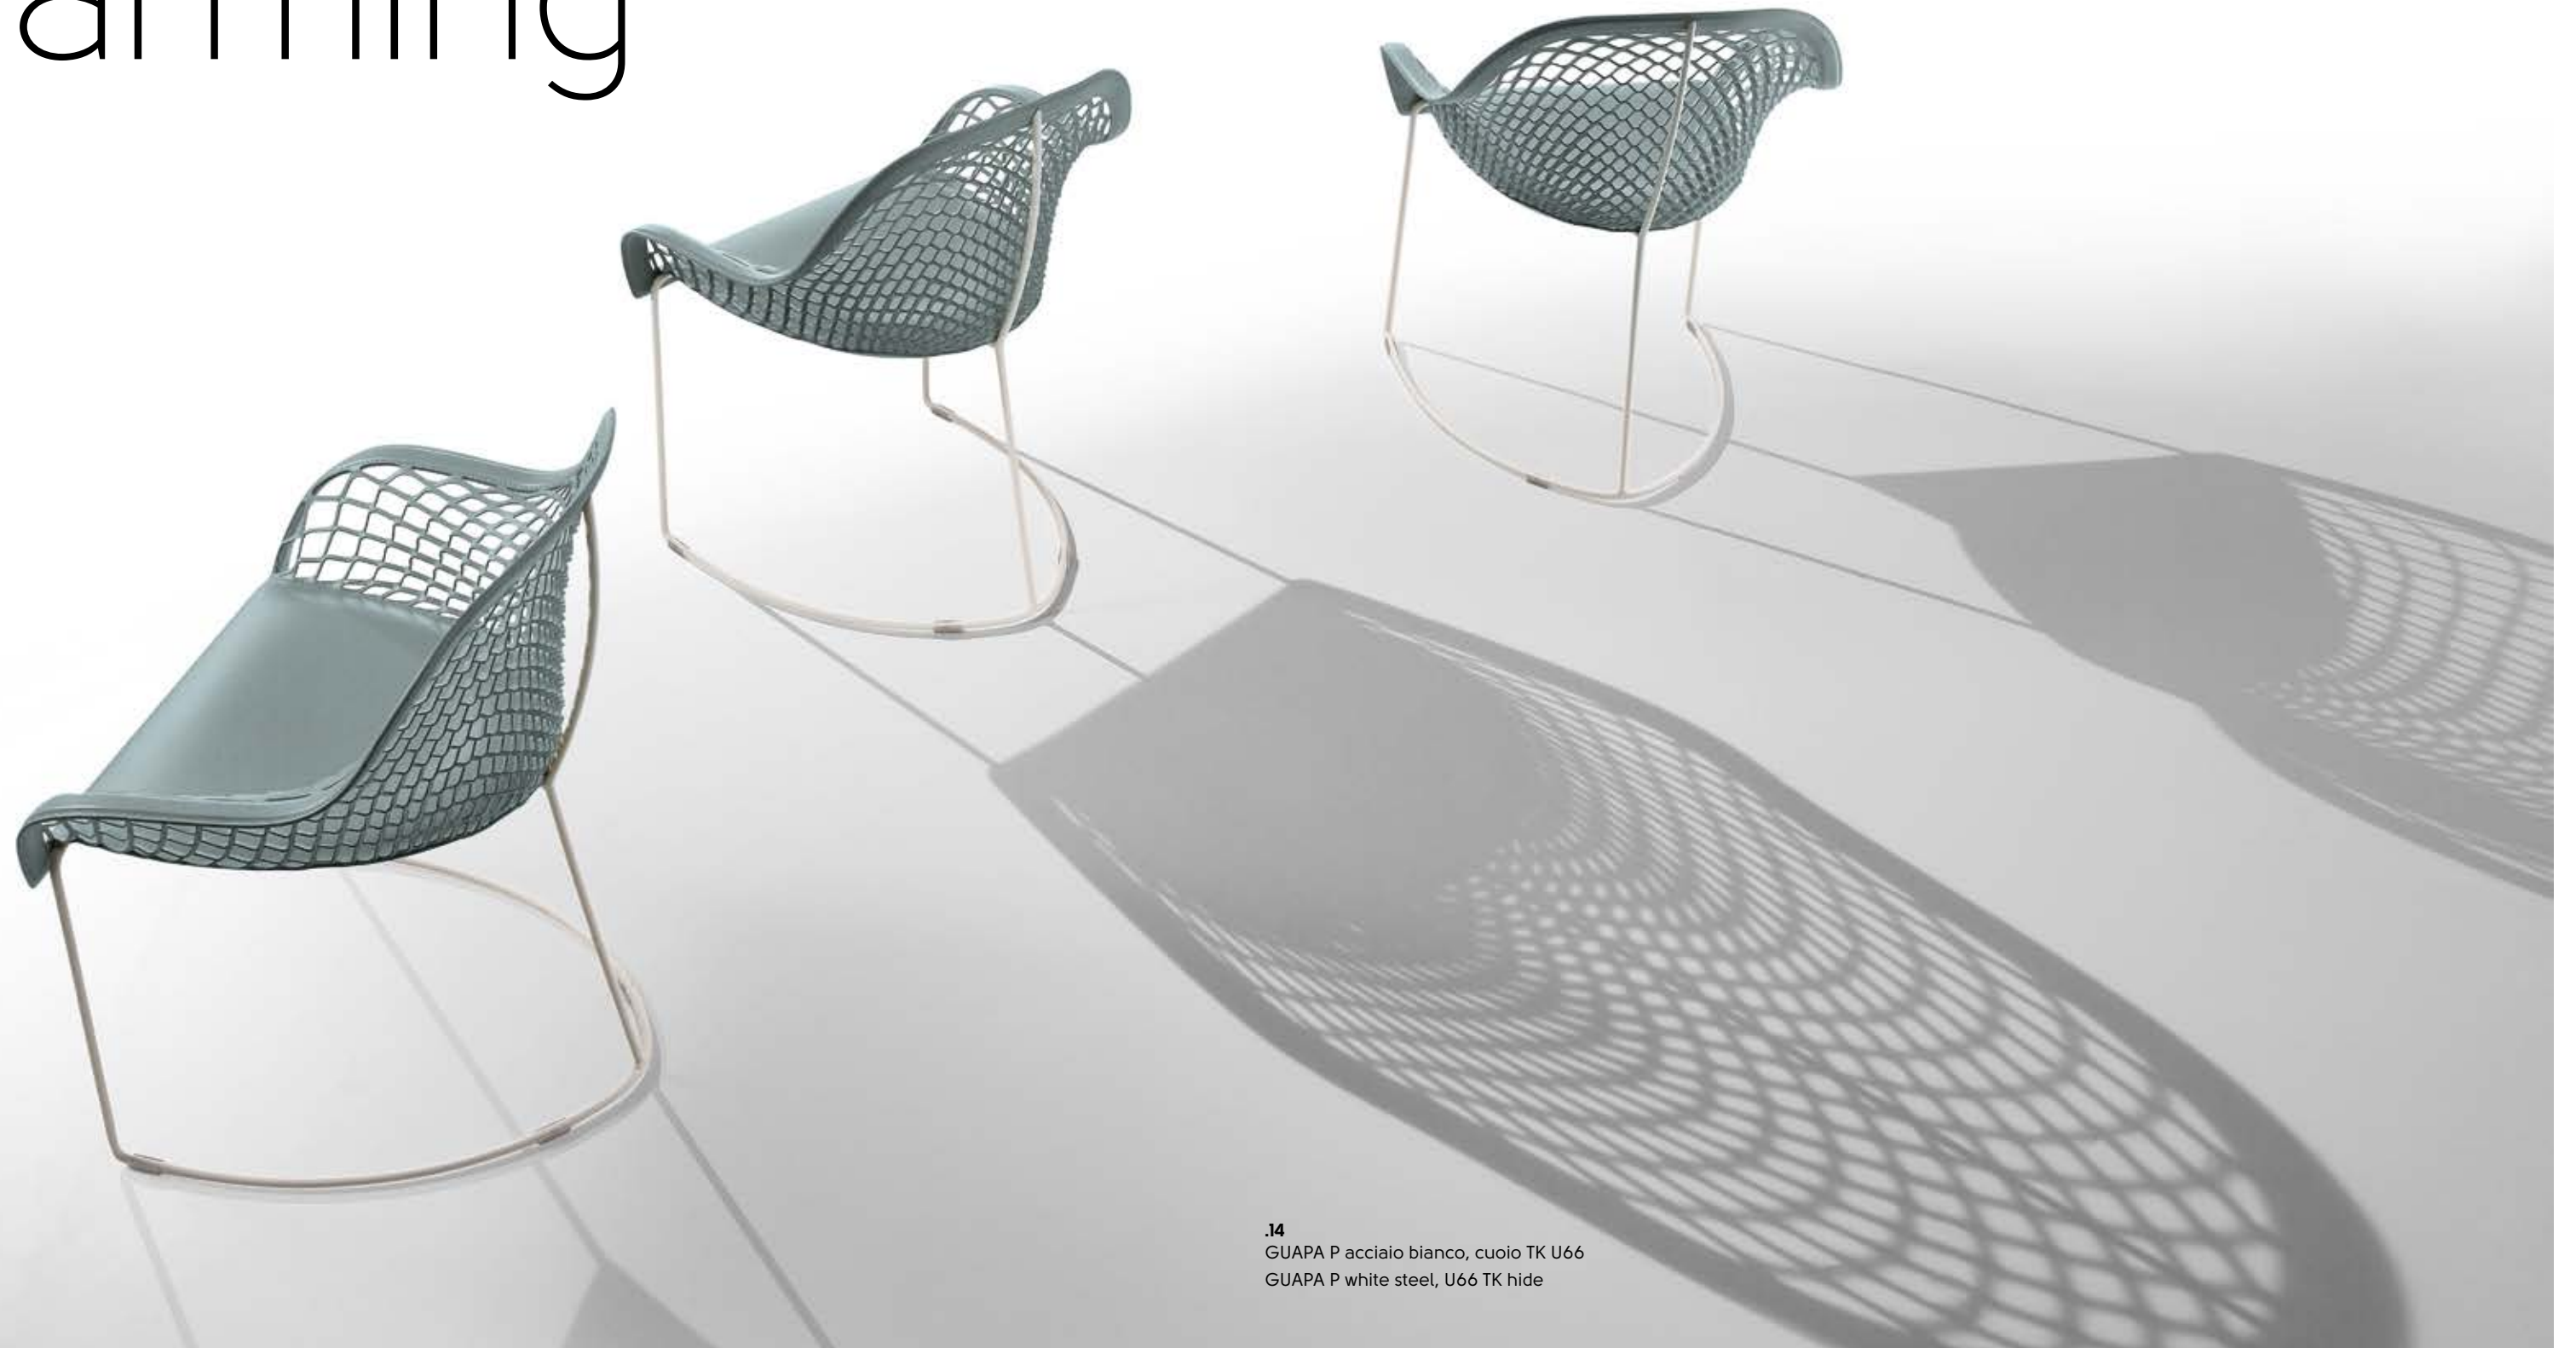

Poltroncina
Armchair

She is charming

Il fascino di Guapa si estende sotto i raggi del sole: il gioco di luci e ombre che sprigiona estende la sua allure all'ambiente circostante. Adatta ad ambienti pubblici, uffici, aree relax e ristoranti.

The charm of Guapa is fully revealed under the sun's rays. The light and shadow plays a game that extends the Guapa's presents on the surroundings location. Suitable for public areas, offices, breakout and restaurants.

.14
GUAPA P acciaio bianco, cuoio TK U66
GUAPA P white steel, U66 TK hide