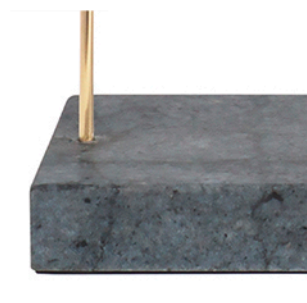

Matterlight Standard is available in two different kind of wood: Walnut and Ash, and two different frame materials: polished brass and zinc-platted. The lampshade in bio resin is toxis-free and washable.

Dimensions & weight MATTERLIGHT STANDARD

230mm

410mm

60mm

300mm

225mm

Weight: 0.7 kg

Packaging dimensions: 330x430x230mm

Matterlight BIG

Matterlight BIG is available in three different kind of base: Walnut and Ash, but also «noir des Alpes» marble. Also two different frame materials: polished brass and zinc-plated.

Dimensions & weight MATTERLIGHT SPECIAL