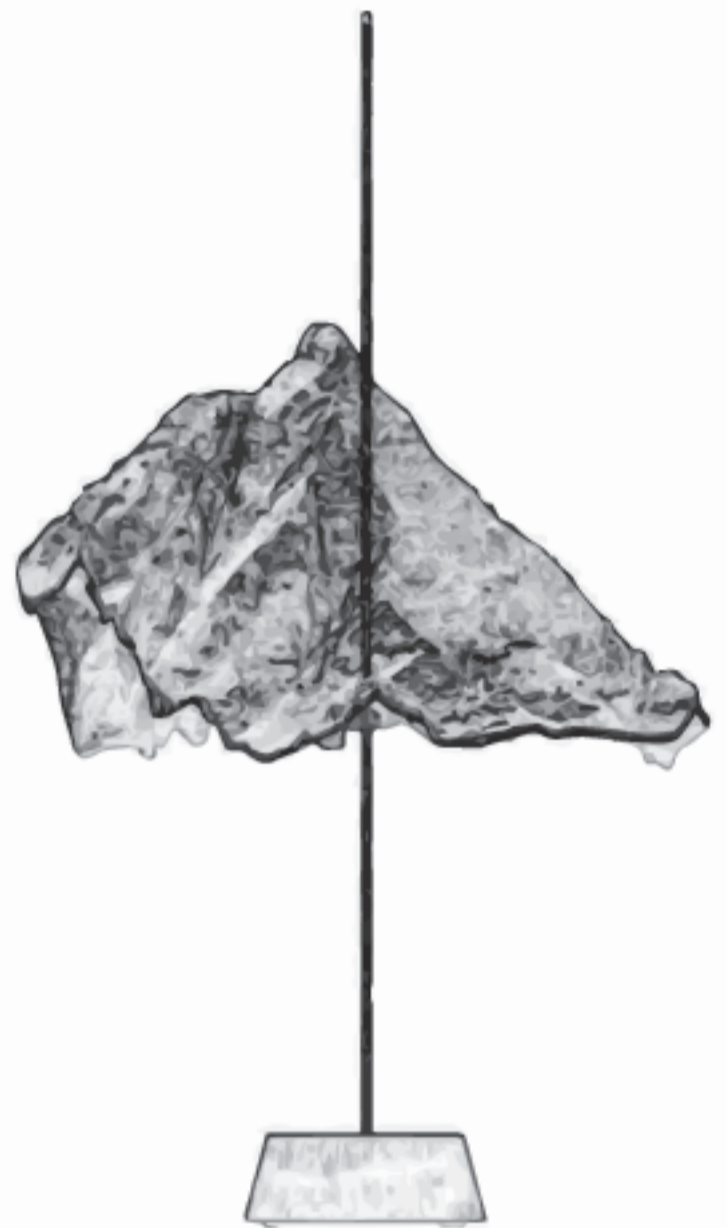

Dimensions & weight MATTERLIGHT STANDARD

230mm

410mm

60mm

300mm

225mm

Weight: 0.7 kg

Packaging dimensions: 330x430x230mm