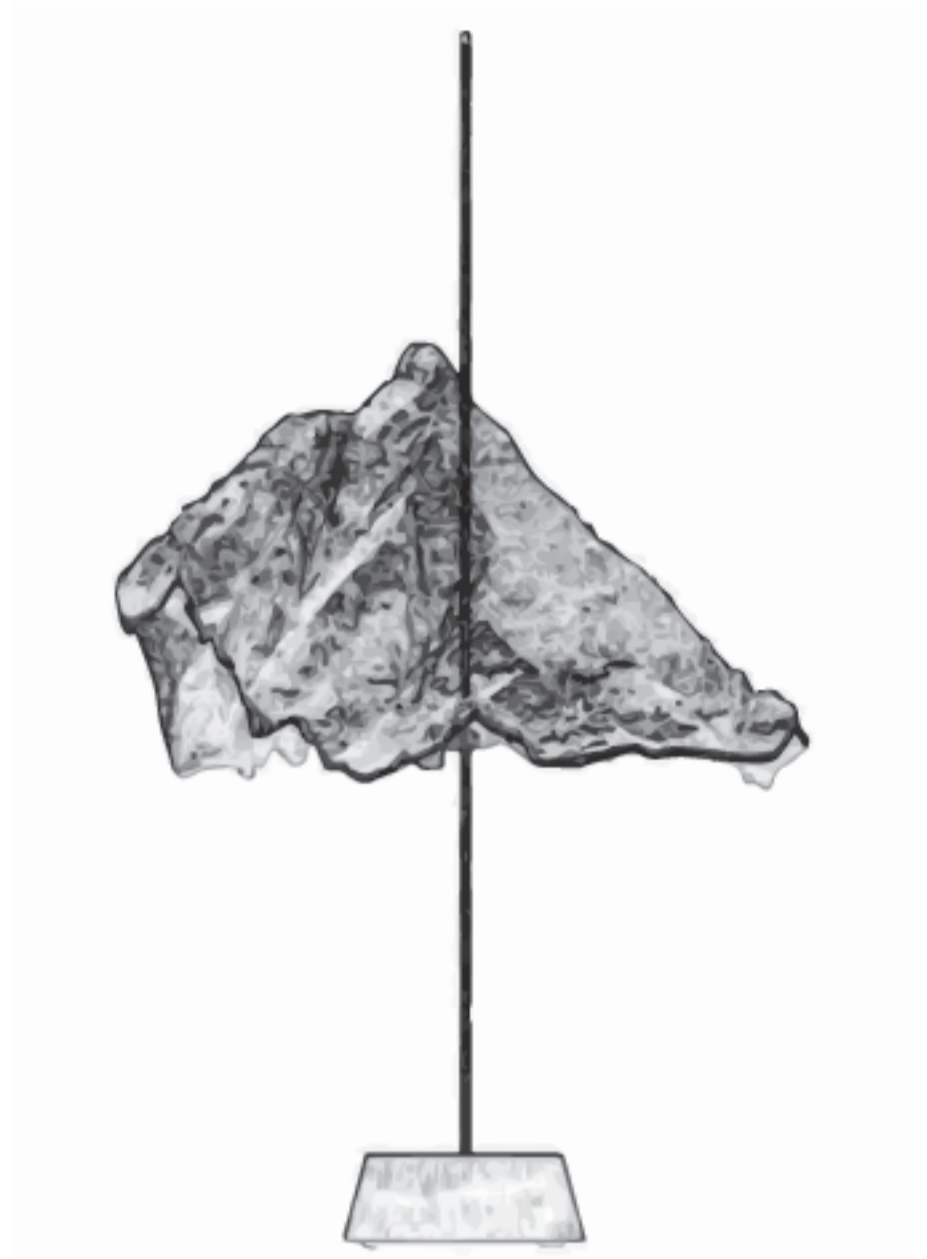

Dimensions & weight MATTERLIGHT SPECIAL

290mm

560mm

130mm

300mm

390mm

Weight: 1,55kg with wooden base

2,7kg with noir des Alpes marble base

Packaging dimensions: 330 x 330 x 600mm (wooden box)