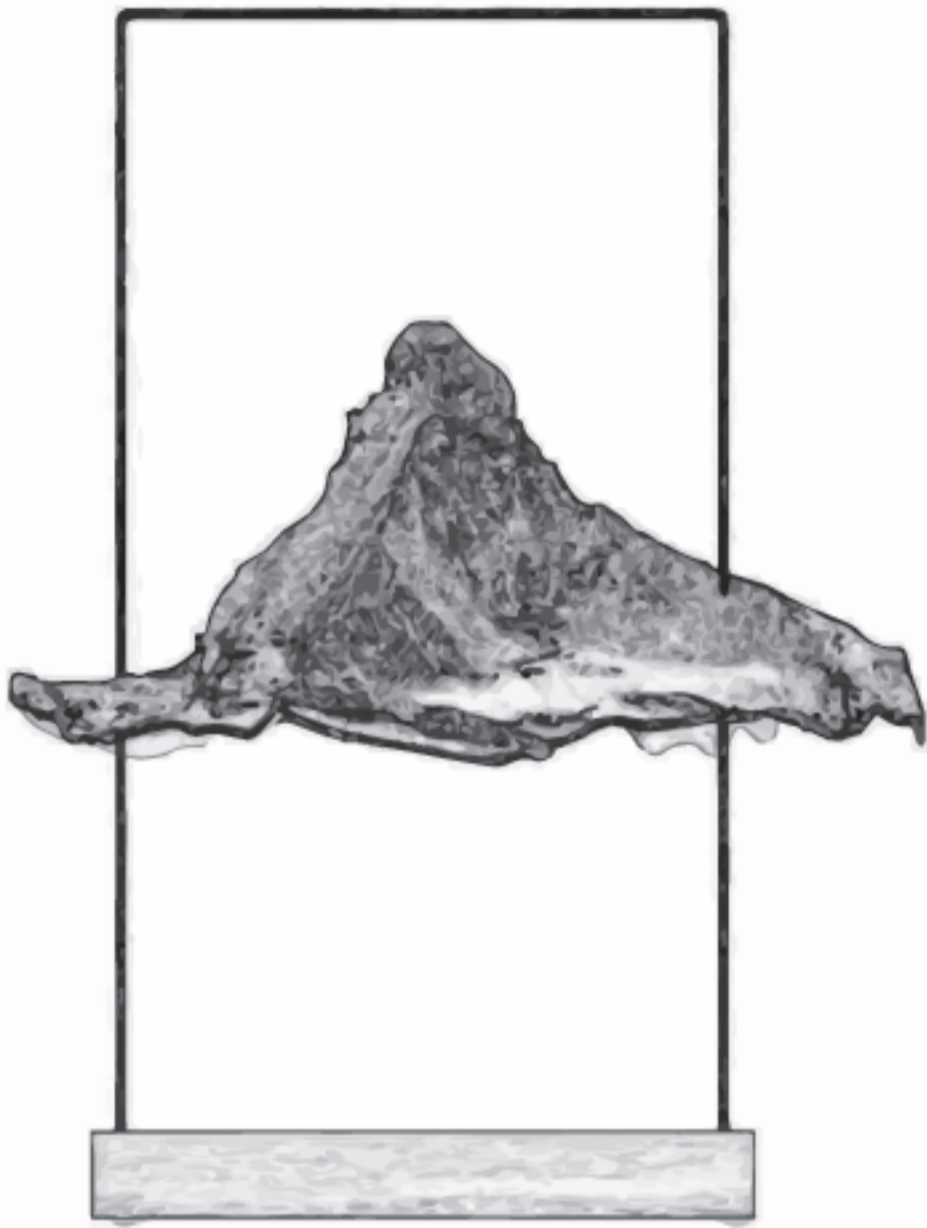

Dimensions & weight MATTERLIGHT STANDARD

230mm

410mm