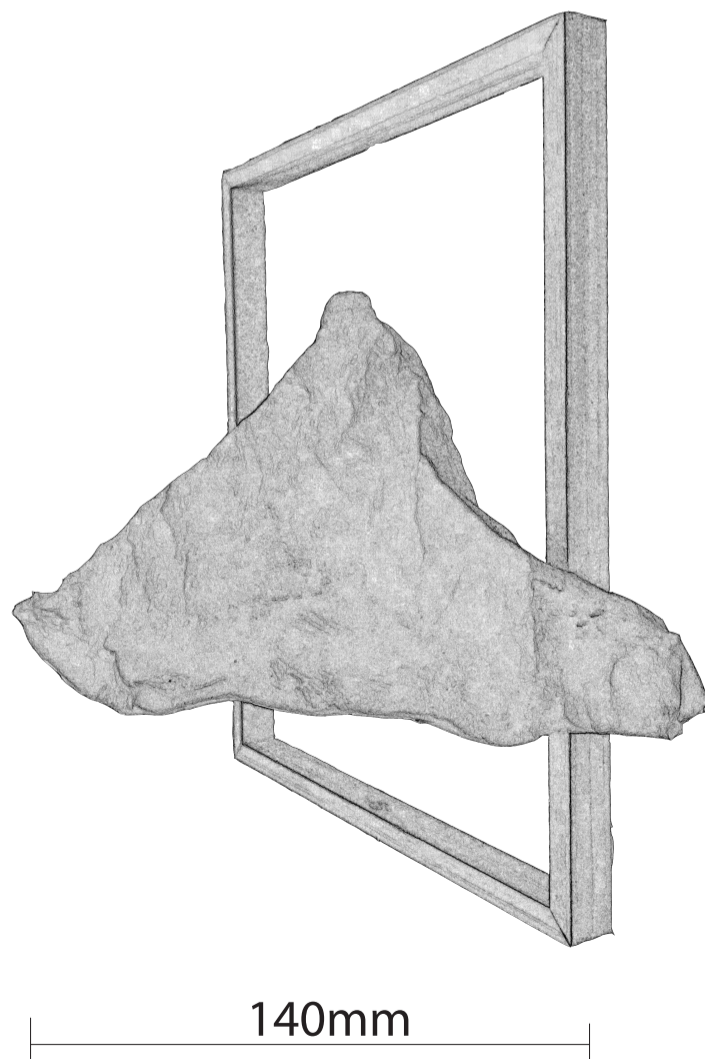

Dimensions & weight
MATTERLIGHT WALL

Weight: 0,4kg

Packaging dimensions: 300 x 350 x 180mm