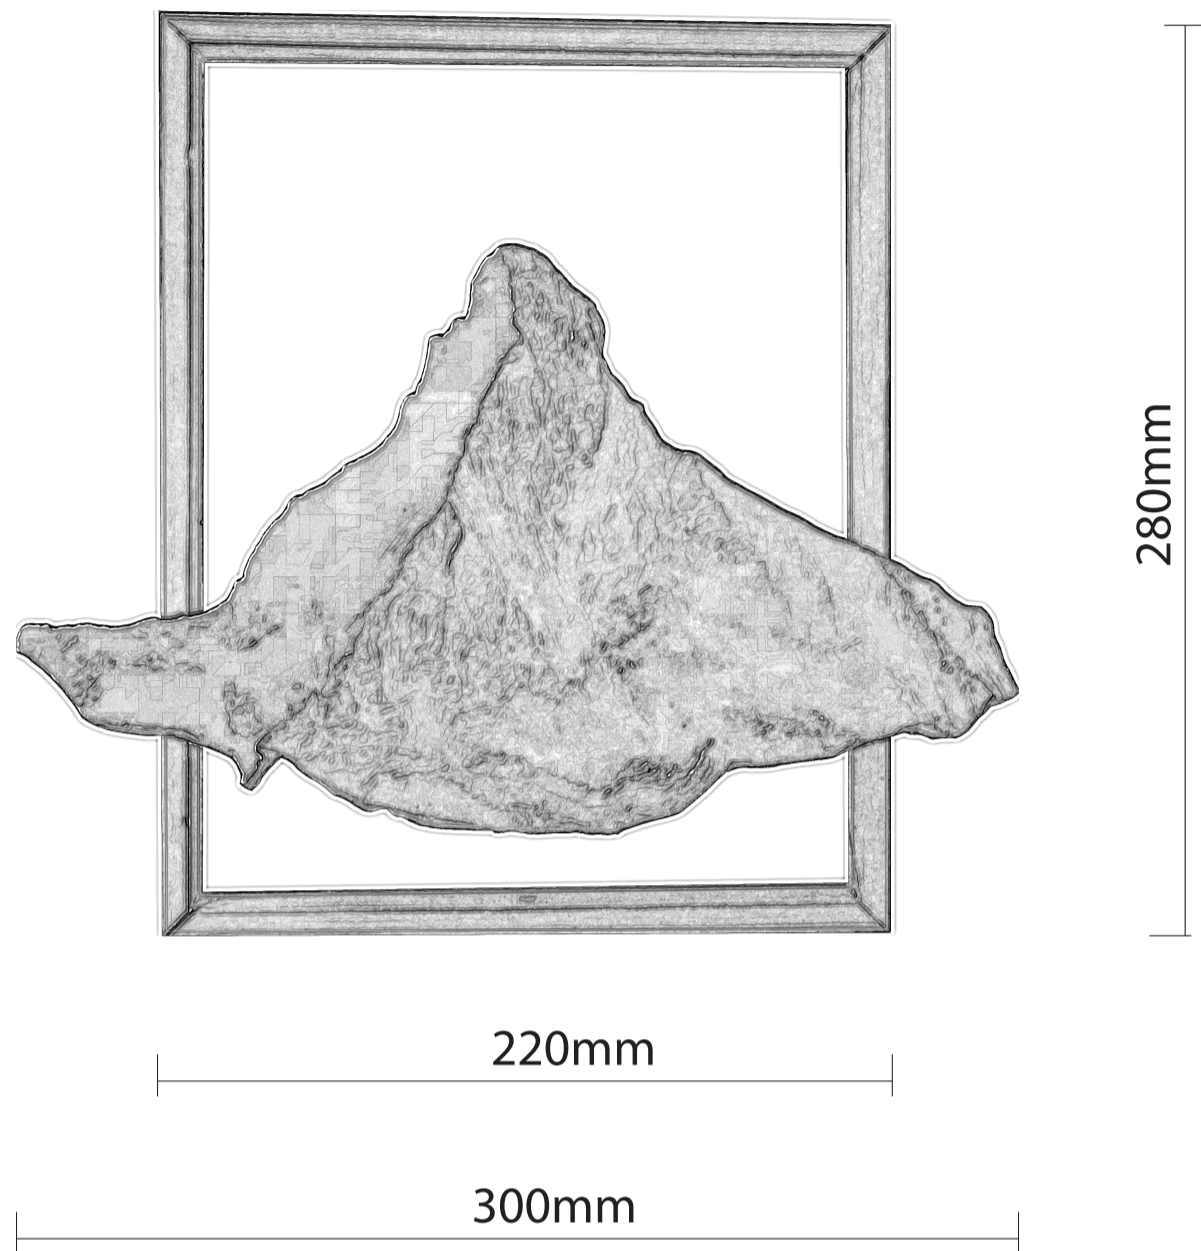

Dimensions & weight
MATTERLIGHT WALL

Weight: 0,4kg

Packaging dimensions: 300 x 350 x 180mm