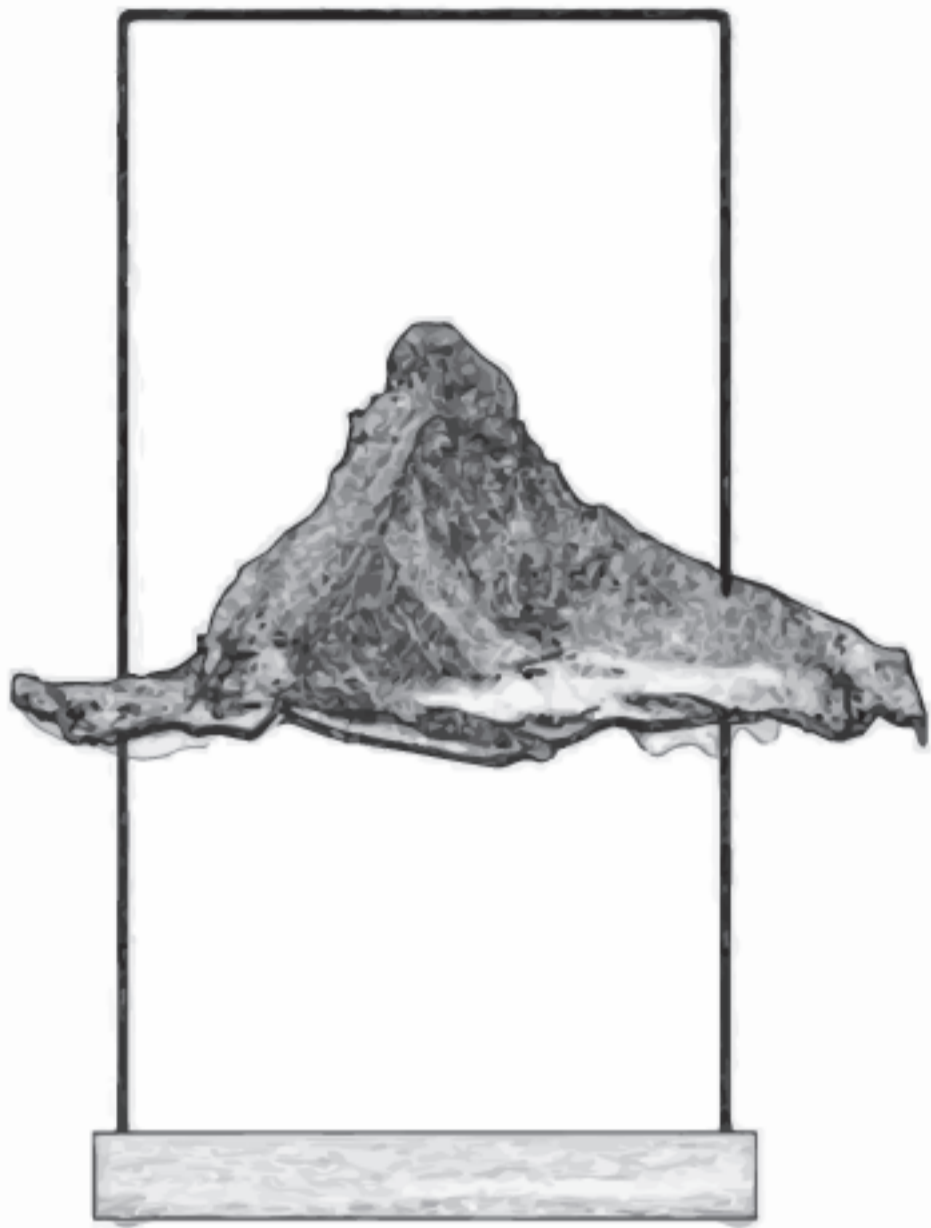

Dimensions & weight MATTERLIGHT STANDARD

230mm

410mm

60mm

300mm

225mm

Weight: 0.7 kg

Packaging dimensions: 330x430x230mm

Matterlight BIG

Matterlight BIG is available in three different kind of base: Walnut and Ash, but also «noir des Alpes» marble. Also two different frame materials: polished brass and zinc-plated.

Dimensions & weight MATTERLIGHT SPECIAL