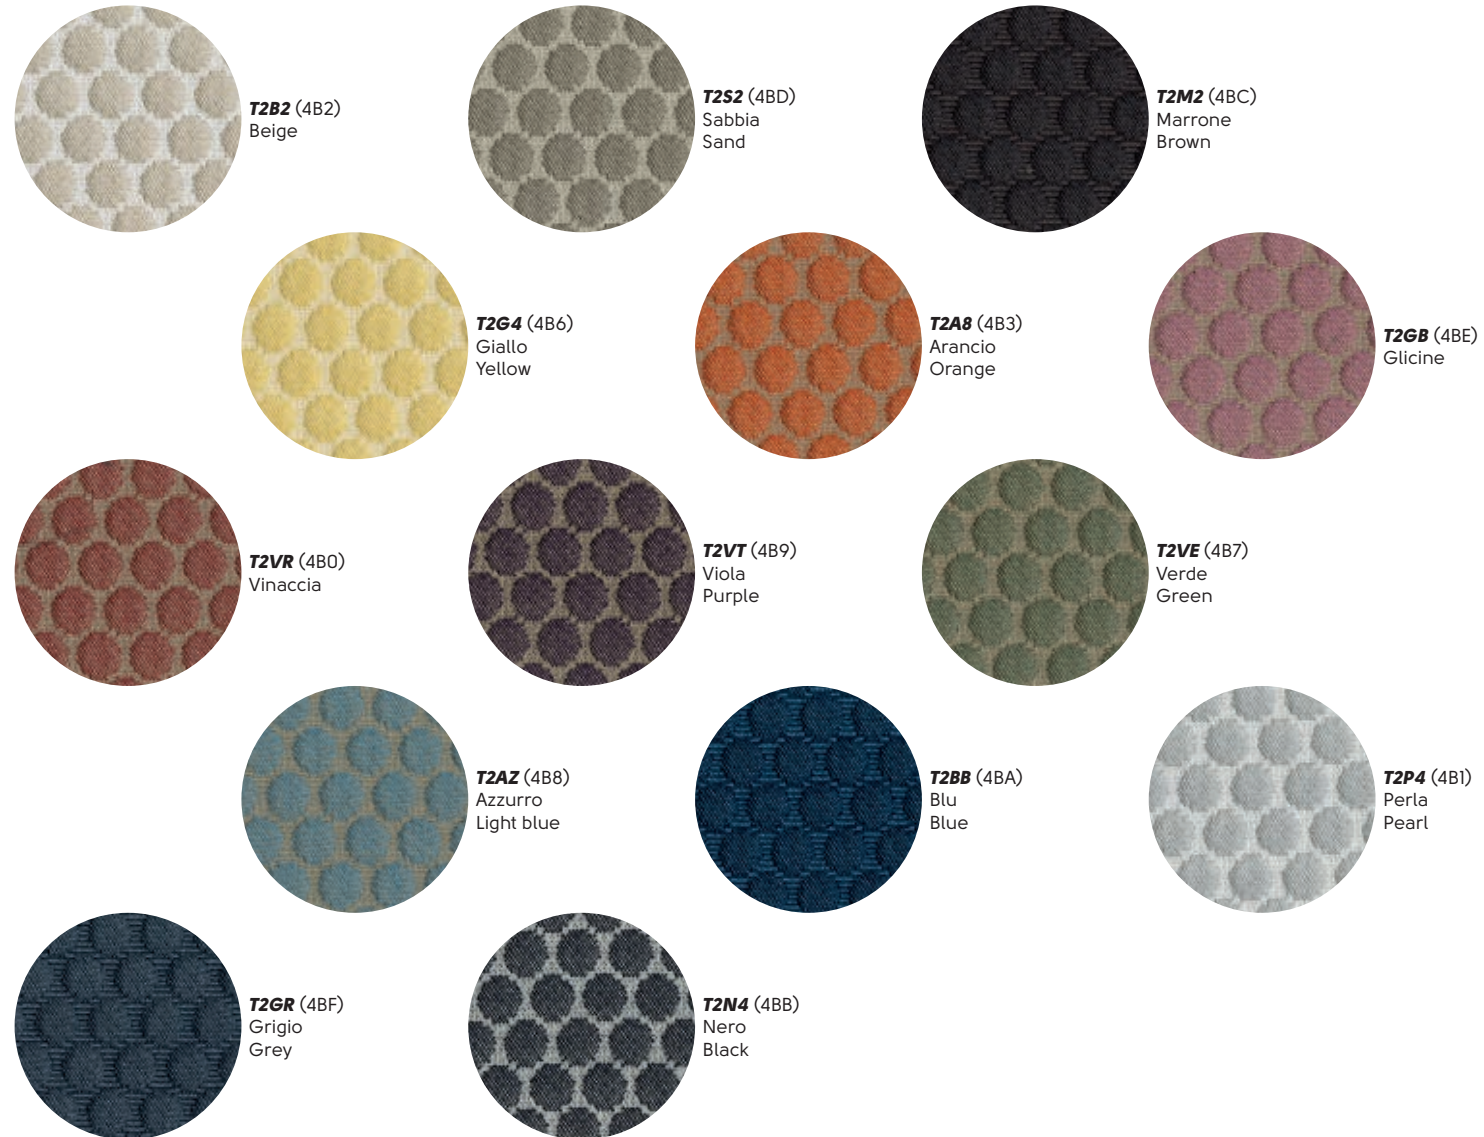

Tessuto Bubble - Bubble Fabric

Cat. TC