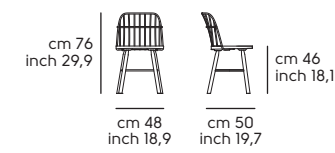

Struttura e sedile - Frame and seat

Frassino tinto - Lacquered ash

Cat. LF1 **F02** **F04** **F05** **F06** **F08** **F24** **F26** **F40** **F52**

Schienale - Backrest

Acciaio - Steel

Cat. M1 **BB** **E6** **EC** **EG** **EN**

Cat. M2 **E0** **E1** **E2** **E3** **E4** **E7** **E8** **E9** **ER** **ET**

Strike S L