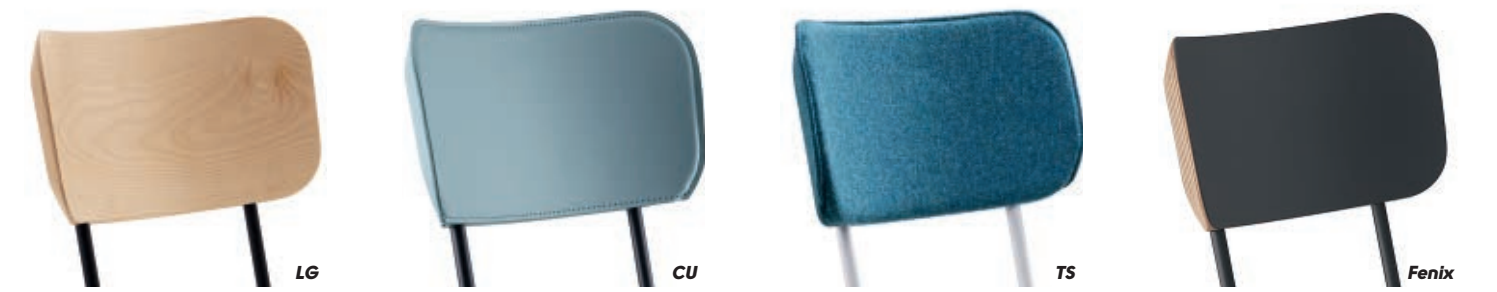

Tipologia - Type