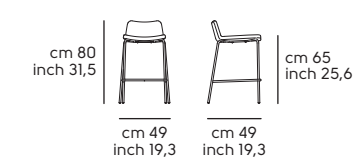

Silvy design Midj R&D

Struttura - frame

Acciaio - Steel

Seduta e schienale - Seat and backrest

Pelle - Leather

Similpelle - Faux leather

Tessuto - Fabric

Cuoio - Hide

Vedi campionario per scegliere il colore - Check the swatches for the complete colours

Silvy H65 M

Silvy H75 M

Cover design Midj R&D

Struttura - frame

Acciaio - Steel

Scocca - Shell

Pelle - Leather

Similpelle - Faux leather

Tessuto - Fabric

Vedi campionario per scegliere il colore - Check the swatches for the complete colours

Cover H65 M TS

Cover H75 M TS

Impilabilità - Stackability

Cover H65 - H75. 4 pz