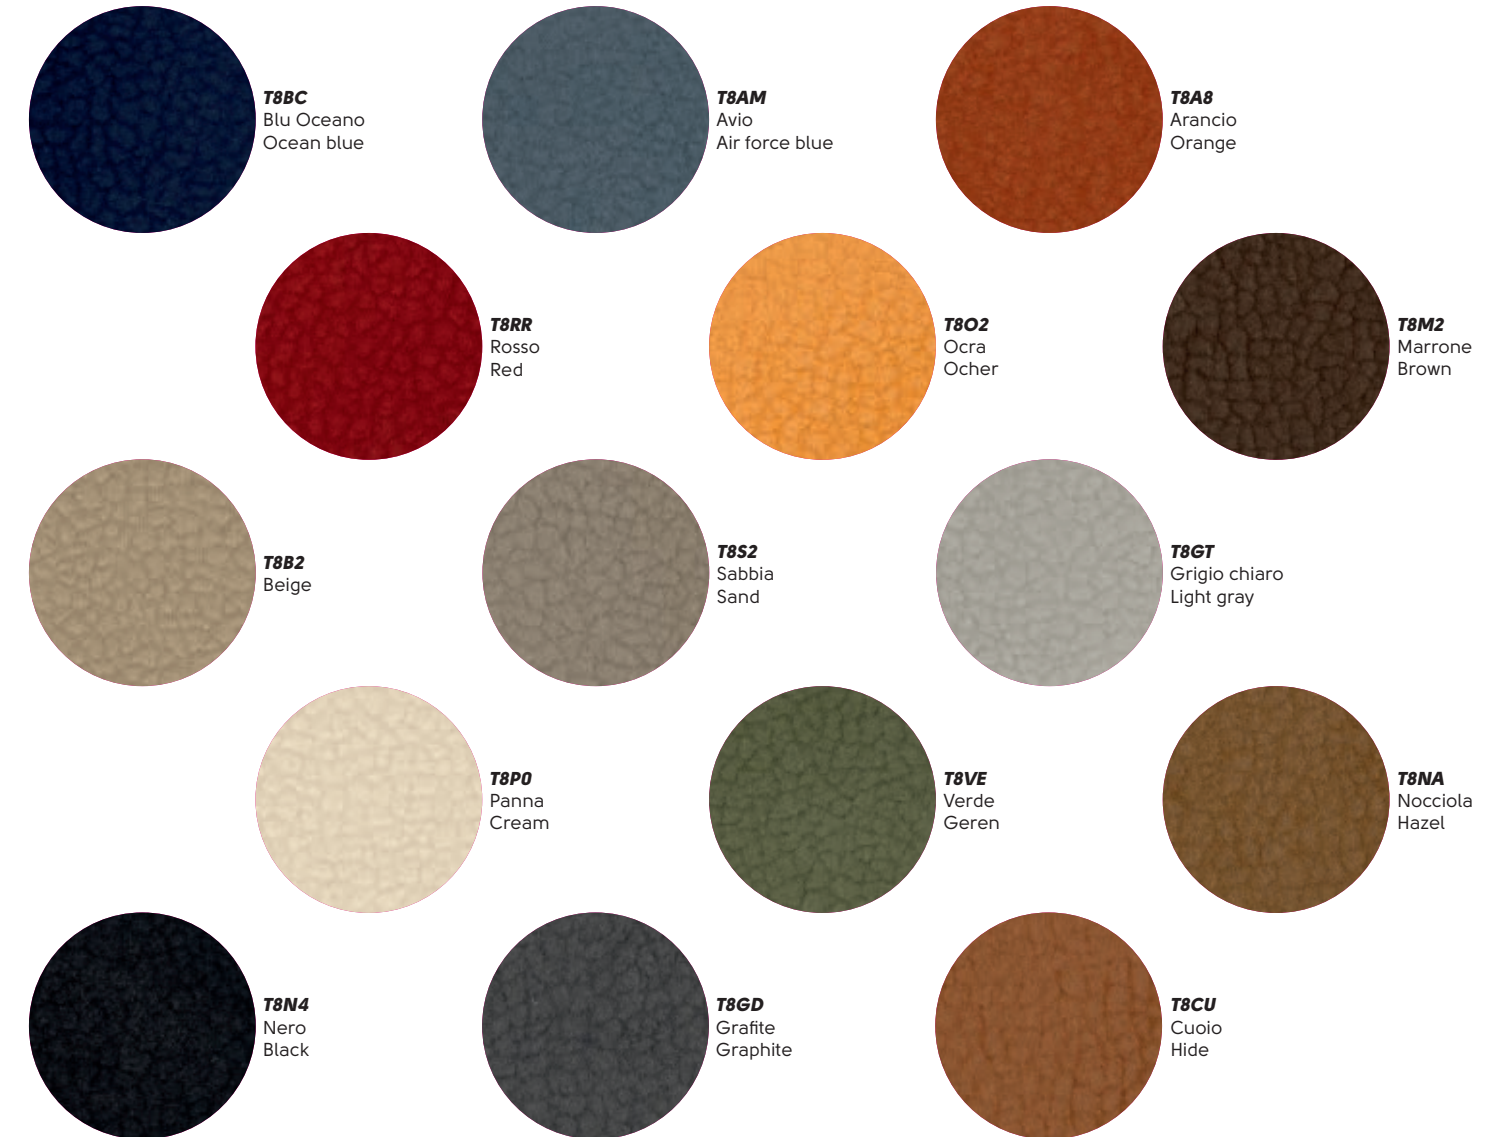

Tessuto Carabù - Carabù fabric

Cat. TB