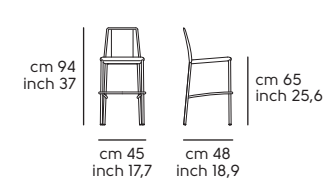

Silvy H65 M

Silvy H75 M

Cover design Midj R&D

Art. S1070H0 **Cover H65 M TS**
Art. S1070J0 **Cover H75 M TS**

Struttura - frame

Acciaio - Steel

Scocca - Shell

Pelle - Leather