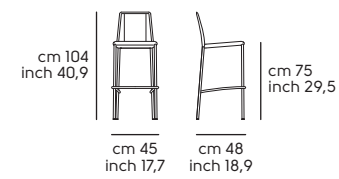

Silvy H65 M

Silvy H75 M

Cover design Midj R&D

Art. S1070H0 **Cover H65 M TS**
Art. S1070J0 **Cover H75 M TS**

Struttura - frame

Acciaio - Steel

Scocca - Shell

Pelle - Leather