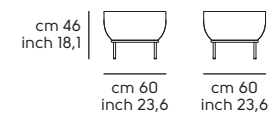

Art. S191006C **Landscape seduta S60CC TS**
+ Art. S191506B **Landscape schienale SK60RBTS**
Art. S191012C **Landscape seduta S120CC TS**
+ Art. S191506B **schienale Landscape SK60RBTS**
Art. S191012C **Landscape seduta S120CC TS**
+ Art. S191512B **Landscape schienale SK120RB TS**
Art. S191106A **Landscape seduta S60ANTS**
Art. S191006c **seat Landscape S60CC TS**
+ Art. S191506B **Landscape backrest SK60RBTS**
Art. S191012C **Landscape seat S120CC TS**
+ Art. S191506B **Landscape backrest SK60RBTS**
Art. S191012C **Landscape seat S120CC TS**
+ Art. S191512B **Landscape backrest SK120RB TS**
Art. S191106A **Landscape seat S60ANTS**

Struttura - frame

Acciaio - Steel

Cat. M1 **BB** **E6** **EC** **EG** **EN**

Cat. M2 **E0** **E1** **E2** **E3** **E4** **E7** **E8** **E9** **ER** **ET**

Scocca - Shell

Pelle - Leather

Similpelle - Faux leather

Tessuto - Fabric

Vedi campionario per scegliere il colore - Check the swatches for the complete colours

Landscape S60AN TS