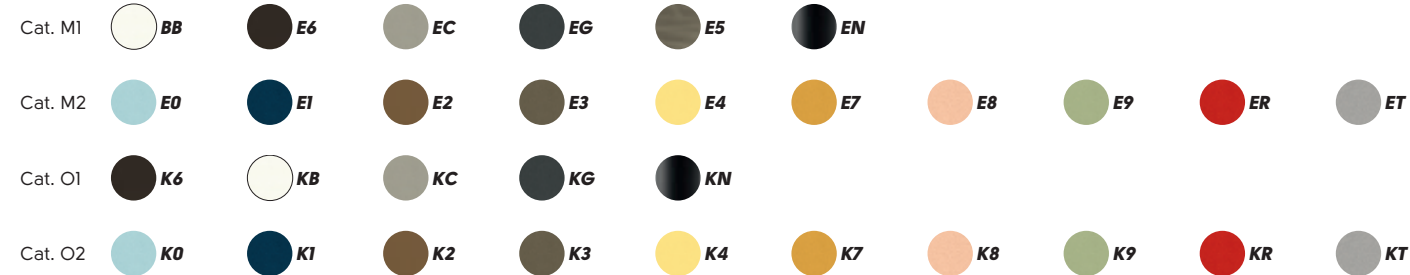

Struttura - frame

Acciaio - Steel