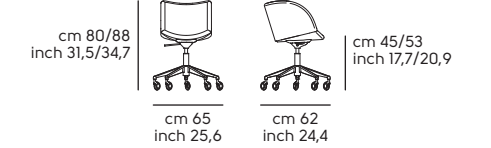

Art. S1521QW_N **Sonny P L TS_N**
Art. S1520KT **Sonny H75 M TS**
Art. S1520IT **Sonny H65 M TS**
Art. S1521PW_R **Sonny PB L TS**
Art. S1521MT_M **Sonny S M TS**
Art. S1520QX **Sonny P MX TS**

Struttura - frame

Acciaio - Steel

Cat. M1

Cat. M2

Cat. M3

Frassino tinto - Lacquered ash

Cat. LF1

Impiallacciato tinto - Lacquered veneered wood

Cat. LI1

Cat. LI2

Scocca - Shell

Pelle - Leather

Similpelle - Faux leather

Tessuto - Fabric

Vedi campionario per scegliere il colore - Check the swatches for the complete colours

Sonny S M TS_M

Sonny S M TS_Q

Sonny S L TS_R

Sonny S L TS_N

Sonny S MX TS

Sonny DS TS

Sonny PB M TS_M

Sonny PB M TS_Q

Sonny PB L TS_R

Sonny PB L TS_N

Sonny PB MX TS

Sonny DPB TS

Sonny P M TS_M

Sonny P M TS_Q

Sonny P L TS_R

Sonny P L TS_N

Sonny P MX TS

Sonny DP TS

Sonny S H65 M TS

Sonny S H75 M TS

Sonny SG TS