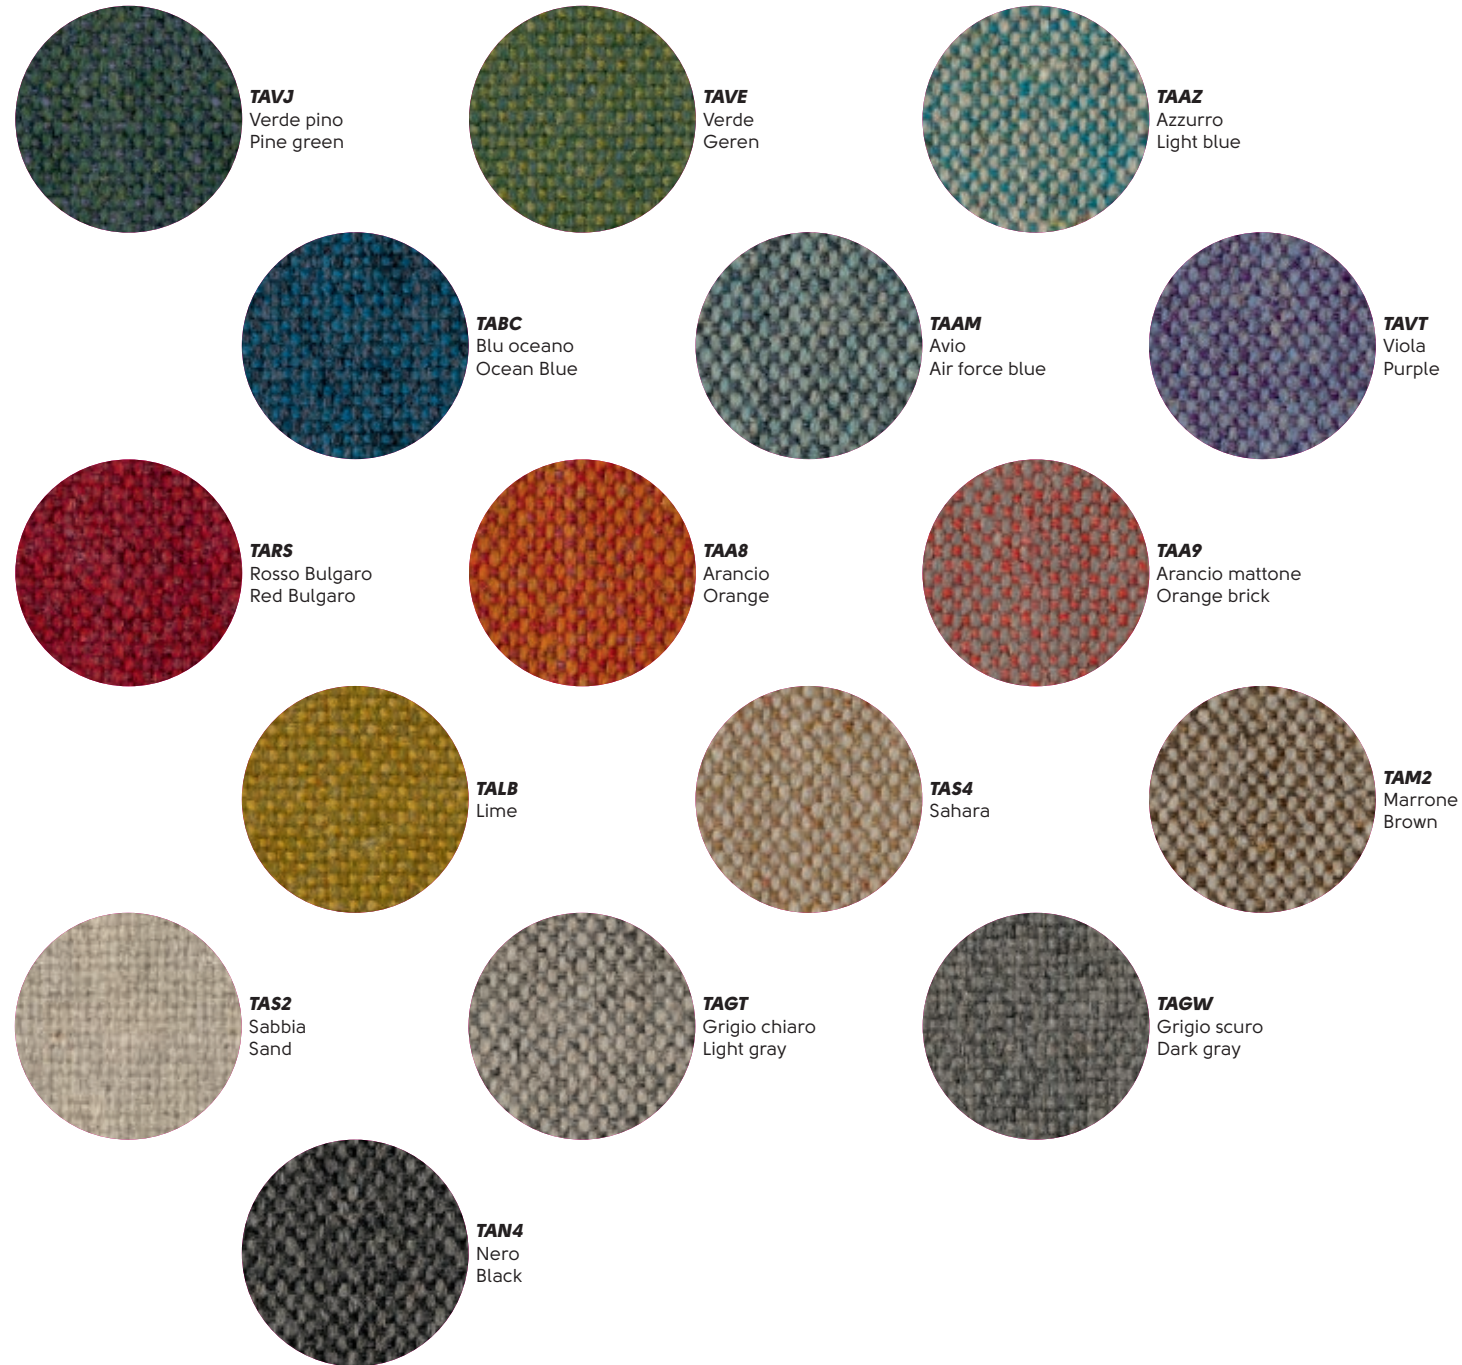

Tessuto Main Line Flax - Main Line Flax fabric

Cat. TC