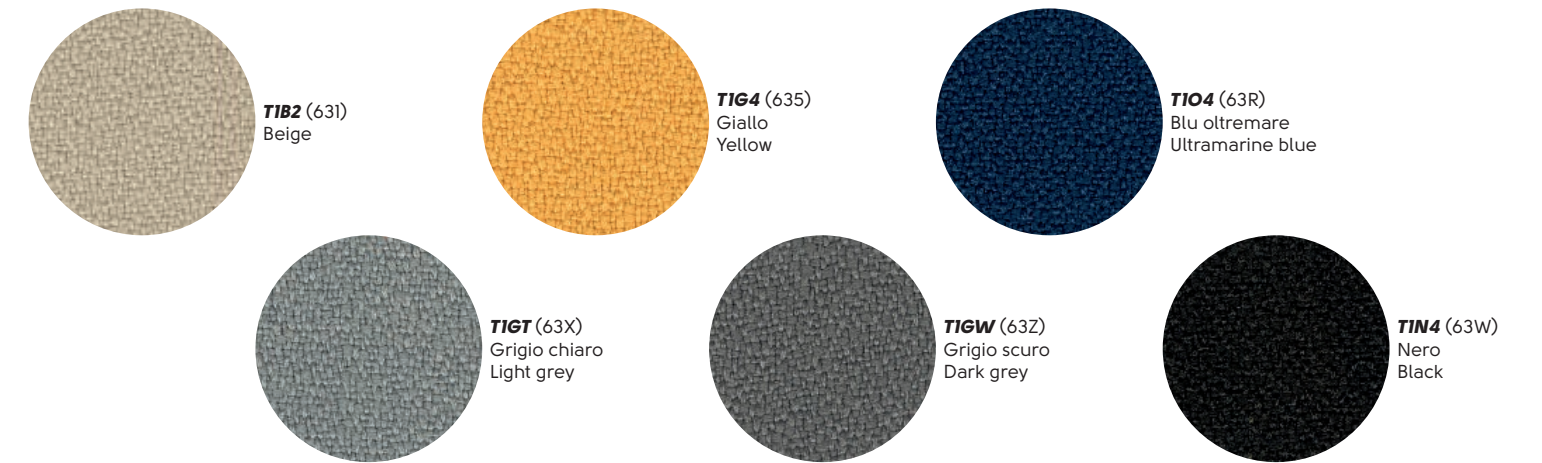

Cat. SV

Similpelle Vintage - Vintage Faux leather

Cat. TB

Similpelle Secret - Secret Faux leather

Cat. TA 

Tessuto Mirage - Mirage Fabric

Cat. TA 

Tessuto Cotton Club - Cotton Club fabric