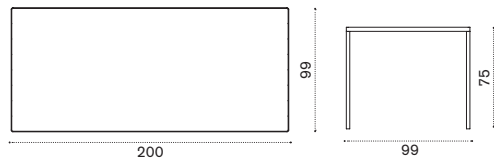

Rectangular dining table 200x99

with slate grey ceramic stone table top ESTPRD__LN
with dove grey ceramic stone top ESTPRD__LG

→ 65 → 8