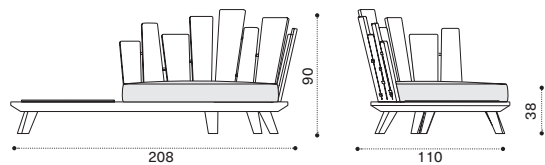

Lounge armchair left with integrated coffee table

brushed natural teak + marble RAD2T1STSMS
brushed natural teak + smeraldo RAD2T1STSPSR
pickled teak + marble RAD2T5STSMS
pickled teak + smeraldo RAD2T5STSPSR
seat cushion RACUD2TS___

→ 68,5