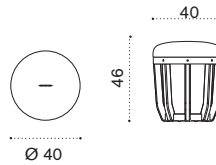

→ 5

Pouf Ø 40 h46

pickled teak + seat cushion SWPM12D__T5
natural teak + seat cushion SWPM12D__T1

→ 6,5

Pouf Ø 60 h38

pickled teak + seat cushion SWPM21D__T5
natural teak + seat cushion SWPM21D__T1

→ 10,5

Pouf Ø 60 h46