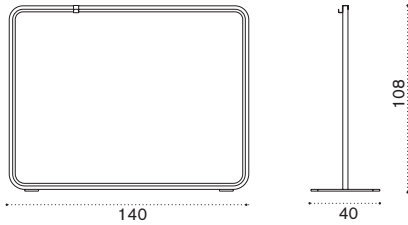

Freestand perforated corrugated panel

alu. ACPPD__

→ 11