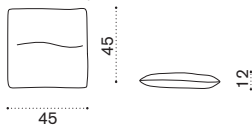

Back cushion 45X45

ice RTCUSCQPP40
aegean blue RTCUSCQPP41
leofanto 1 RTCUSCQPP42
carmide 11 RTCUSCQPP43
chartreuse RTCUSCQPP29
amazone RTCUSCQA54

→ 0,5