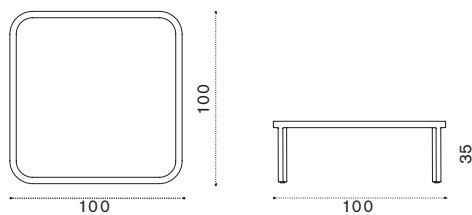

Square coffee table 100x100 h35

natural teak + ceramic stone ice white GLTCQHT1LI
pickled teak + ceramic stone sand GLTCQHT5LS

→ 15