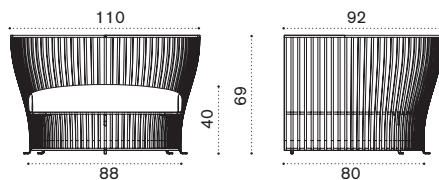

Pickled
Teak

Ethi-Care

Lounge armchair

alu. mineral grey VXPLD53

alu. limestone white VXPLD56

cushions, seat+3back lichen VXCUPLA46

cushions, seat+3back linen color VXCUPLA49

2 seater sofa