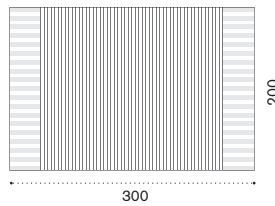

Goa

blue indigo GOTAPP81
green seaweed GOTAPP80