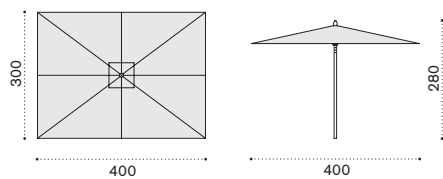

Rectangular umbrella 4x3 m

CCOMRM1FA

→ 23