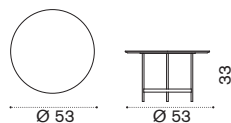

 → 9

Coffee table Ø53 H33

d. grey + ice white CPTTH2DGLI
d. grey + brown CPTTH2DGLEE
d. grey + acquamarina CPTTH2DGPSP

 → 10

Coffee table 140x65x25H

dark grey + ice white CPTCRM2DGLI
dark grey + brown CPTCRM2DGLEE