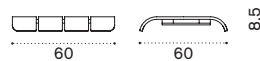

Seat L 60cm without backrest

teak ACS10T1

→ 4