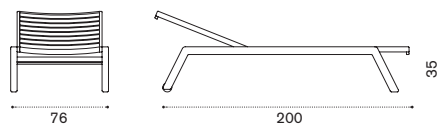

Sun lounger

teak COLET1
pickled teak COLET5
mattress COCULEA___
→ 22