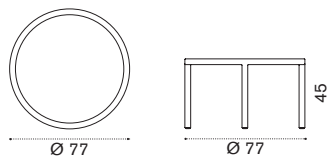

Coffee table Ø 77 h45

natural teak + ceramic stone ice white GLTCTH2T1LI
pickled teak + ceramic stone sand GLTCTH2T5LS

→ 9