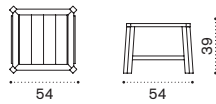

Petit club Square coffee table

54x54 with removable tray

pickled teak PCTCQT5
teak PCTCQT1

→ 8,5