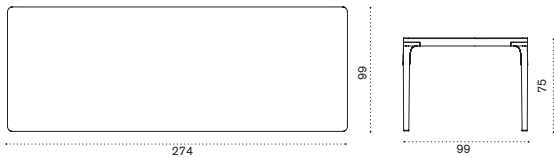

XL rectangular dining table 274x99

aluminium PLTPRM2D4_
aluminium + ceramic stone PLTPRM2D4_L_

→ 60-63 → 10