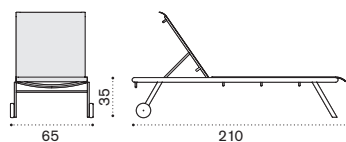

Pratic seat cushion (H 2cm) CUSEPREIA1

→ 8,5

Sunbed

Metal white + white ethitex EILEB31E57

Metal mud grey + dove grey ethitex EILEB40E52

→ 17

Smart – side table 43x35

SMTCRD__