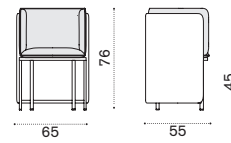

FSC™ certified product

Oval coffee table 160x80

with pickled teak top ESTCOD__T5

 → 21

Dining armchair

natwick tight weave ESPDH1WNFD__
natwick wide weave ESPDH1WNHD__
cushions, seat+back ESCUPDA__

 → 13

Square dining table 90x90