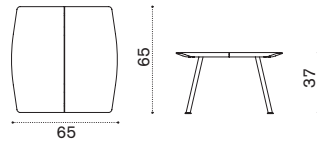

Square coffee table 65x65

AGTCQB48T1

→ 9