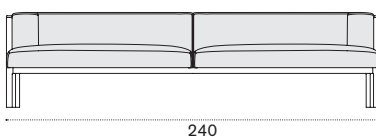

→ 28,5

XL sofa

natural teak GLD3T1R1
pickled teak GLD3T5R2
cushions, seat+back GLCUDI_____

→ 52

230

Complementary back cushion for XL sofa and armchair

nature white GLCUSAW25
nature grey GLCUSAW24
corda GLCUSCPP50