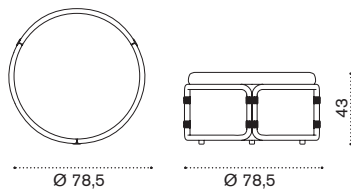

 → 17 

Coffee table Ø43,5 H42

pickled teak + cipollino marble RTTCTM1H2T5MC
 pickled teak + statuary marble RTTCTM1H2T5MS
 pickled teak + mosaic marble RTTCTM1H2T5MM
 pickled teak + london smoke RTTCTM1H2T5PSL