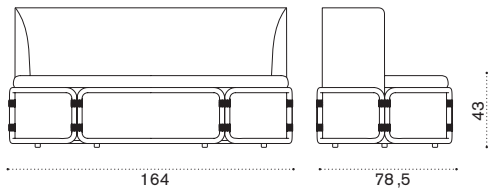

Rotin

2 seater sofa

pickled teak + rust fabric RTD2T5P13
pickled teak + ice fabric RTD2T5PP40
pickled teak + aegean blue fabric RTD2T5PP41

→ 46