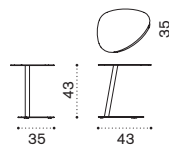

Smart – side table 43x35

SMTCRD_

→ 3,5