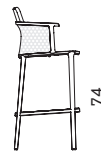

Barstool

NISGD__T1

→ 11