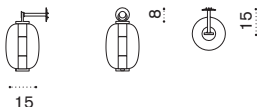

Wired applique

LNLAAV_D__

→ 3

IP44 LED 230 VAC 6W
3000° K - 450 LUMEN
ENERGETIC CLASS: A