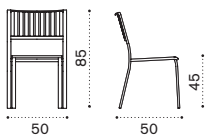

Dining chair

EISEB__

Classic seat cushion (H 3cm) EICUSEPDAW2__

Pratic seat cushion (H 2cm) CUSEPREIA1

→ 7

Dining armchair

EIPDB__

Classic seat cushion (H 3cm) EICUSEPDAW2__