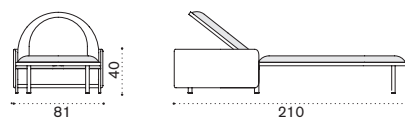

Sun lounger

sun lounger ESLEWNFD43T5
mattress nature white ESCULEAW25

→ 44