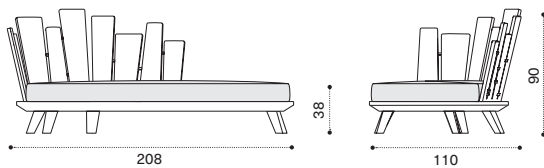

Daybed right

brushed natural teak RADDT1S
pickled teak RADDT5
seat cushion RACUDD___

→ 60,5