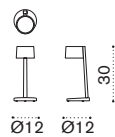

Hanging lamp

GALASP1__IG

→ 0,5

IP54 2700° K 200 LUMEN
usb charging, Li-ion battery 10W/h
max endurance >10h
recharging cycles 6/10h