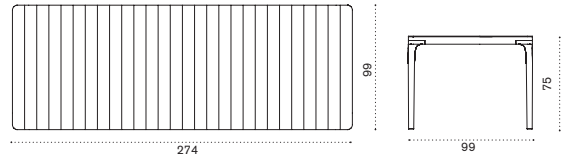

aluminium + teak PLTPRM2D4_T1

 → 49,2   → 10

Rectangular dining / Ping pong table 274x152,5

aluminium + ceramic stone PLTPRM3D38LP
ping pong kit included

 → 96,5   → 12

Enjoy

Collection composed of: dining table / lounge dining table / high table / coffee table.