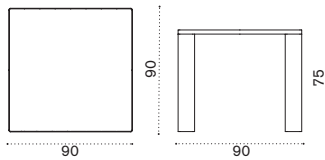

Square dining table 90x90

with ceramic stone top slate grey ESTPQD__LN
with ceramic stone top dove grey ESTPQD__LG

→ 23 → 4