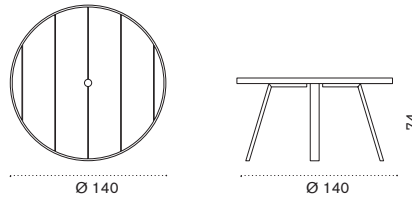

Rectangular dining table 240x100

pickled teak SWTPRM2D__T5
natural teak SWTPRM2D__T1

→ 48 → 8

Round dining table Ø 140

pickled teak SWTPTM1D__T5
natural teak SWTPTM1D__T1

→ 35 → 6-7 → 8

Pouf Ø 40 h38

pickled teak + seat cushion SWPM11D__T5
natural teak + seat cushion SWPM11D__T1