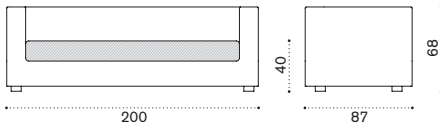

3 seater sofa

CBD3W2_
cushions, seat+2 back CBCUD3A__

→ 41,5