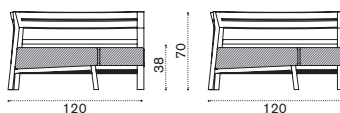

Corner module

teak CODMAUT1
pickled teak CODMAUT5
cushions, seat+back COCUDMAUA___

→ 58