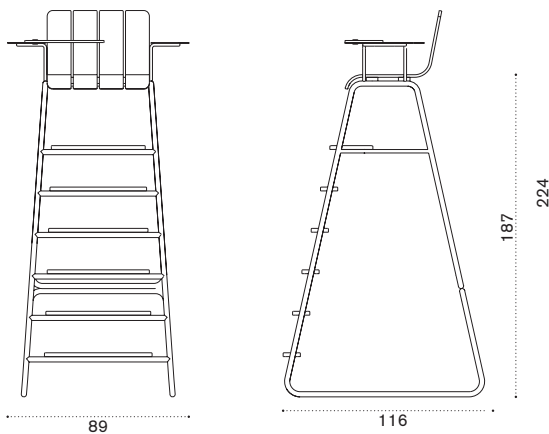

Ace

Patrick Norguet
Collection composed of:
referee chair / bench / bag holder / shoe
holder / storage / tray / free-standing panel.

FSC™ certified product

Seat L 150cm without backrest

teak ACS20T1

→ 10

Black cork tray

black cork ACVSM1BC

→ 3

Shelter

metal ACSHD__

→ 12,5

Referee chair

teak + metal ACSAD__

→ 52

Side panels

metal ACPND59__

→ 4

258

Ethimo