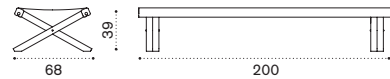

Sunbed

teak + fabric ETBRT1__
pickled teak + fabric ETBRT5A__

→ 13,5