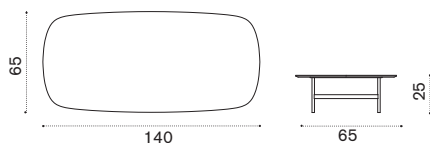

Coffee table 140x65x25H

dark grey + ice white CPTCRM2DGLI
dark grey + brown CPTCRM2DGLEE

→ 30