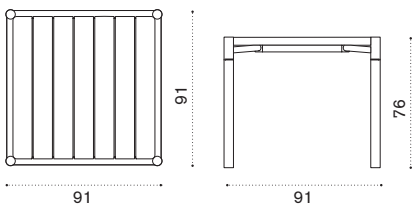

→ 6,5

Square dining table 91x91

teak KITPQT1
pickled teak KITPQT5

→ 18 → 4

252

2 seater sofa

teak + round rope sand KID2T1RCS
pickled teak + round rope dark grey KID2T5RCD

→ 13