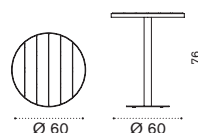

Round dining table Ø 60

pickled teak LATPTH1B40T5
teak LATPTH1B51T1

→ 12,5 → 2