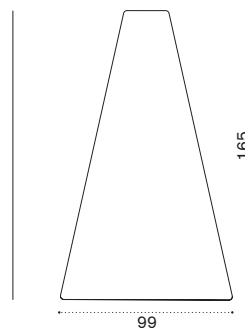

Side panels

metal ACPND59__

→ 4