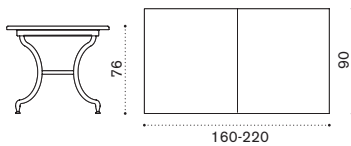

Extendable rectangular dining table 160-220x90

EITPRM1B__

→ 65 → 6-8

Dining chair

EISEB__

Classic seat cushion (H 3cm) EICUSEPDAW2__

Pratic seat cushion (H 2cm) CUSEPREIA1

→ 7