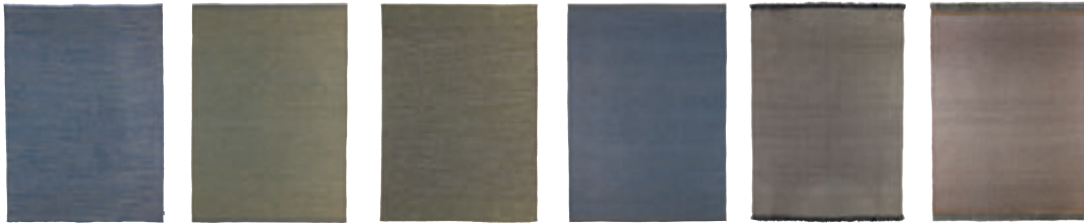

Shield 145x145  → 10,5 
CTSCM2D44T1

Planter
CTFIB44

 → 13

294

Ethimo

Malindi / Goa / Coimbra / Petra

Collection composed of: outdoor rug.

Material