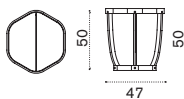

→ 45

Small coffee table Ø 50

pickled teak SWTCQH2D__T5
natural teak SWTCQH2D__T1

→ 9

Large coffee table 110x57

pickled teak SWTCRH1D__T5
natural teak SWTCRH1D__T1

→ 20

Alcove with curtain