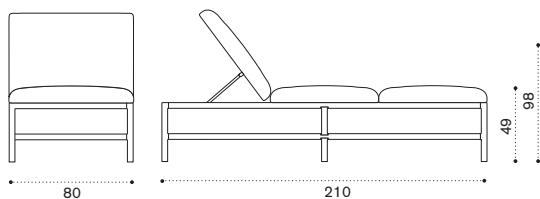

Sunbed

natural teak + mattress GLLET1____
pickled teak + mattress GLLET5____

→ 29