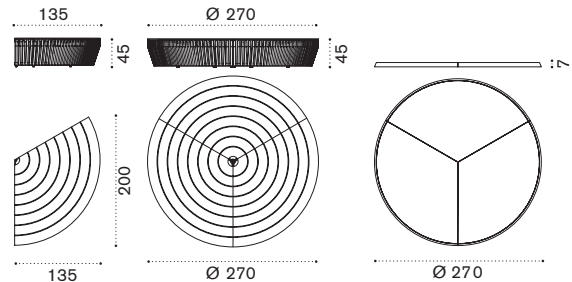

Round lounge bed Ø 2,7m x h44 cm

Accoya® HULBT1A
Siberian Larch HULBT1L
mattress Ø 2,7m h8cm HUCUNI____
decorative cushion 55x55 cm
RACUSCM1____

→ 161