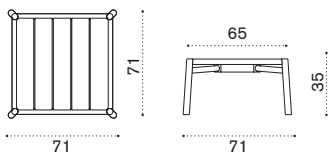

Square coffee table 65x65

teak KITCQT1
pickled teak KITCQT5