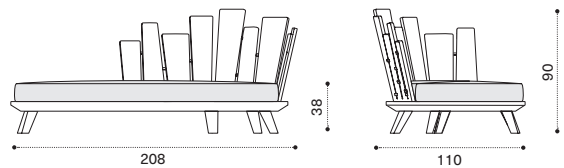

→ 35

Daybed right

brushed natural teak RADDT1S
pickled teak RADDT5
seat cushion RACUDD___

→ 60,5

Daybed left

brushed natural teak RADST1S
pickled teak RADST5
seat cushion RACUDS___

→ 60,5

Lounge armchair right with integrated coffee table