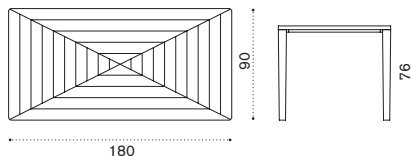

Essenza

Collection composed of:
sun lounger / double
canopy sun lounger.

FSC™ certified product

Material

Teak + Stainless Steel

Rain cover
Ethi-Care

Fabrics

Acrylic
Ivory

Acrylic
Dove Grey

Velum
White Stone

Lounge bed with curtains

Curtains included EZALT1S00T1
mattresses EZCUALA__

→ 91

Sun lounger

EZLES00T1
mattress EZCULEA__

→ 37

Friends

Collection composed of:
square dining table
/ rectangular dining table.

FSC™ certified product

Material

Natural Teak

Pickled Teak

Rain cover

Ethi-Care

Square dining table 90x90

teak FDTPQT1
pickled teak FDTPQT5

→ 10 → 4

Rectangular dining table 180x90

teak FDTPT1
pickled teak FDTPT5

→ 29 → 6-8