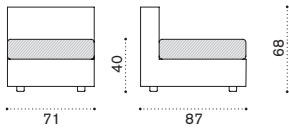

Cube

Central module

CBDMCW2_
cushions, seat+back CBCUDMCA__

→ 19