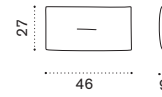

2 lumbar cushions red diamond KNCUDCM2PP53

 → 1

Lumbar cushion for armchair

1 lumbar cushion red diamond KNCUDCM1PP53

 → 0,5

2 seater sofa

natural teak KND2T1R70
pickled teak KND2T5R71
lumbar cushions KNCULBD2_