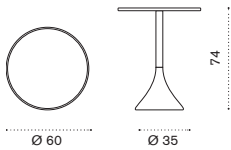

Dining table Ø 60 h 74

CNTPTM1H1D----

→ 33 → 2