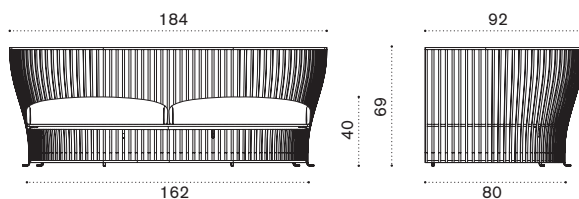

Venexia

Luca Nichetto
Collection composed of: lounge armchair
/ 2 seater sofa / back end module
/ cup holder / round coffee table.

FSC™ certified product

Material Frame

Aluminium
Mineral Grey

Aluminium
Limestone White

Material Table top

Enamelled
Lava Stone
Opaque White

Lava Stone
Ardesia

Fabrics

Acrylic
Lichen

Acrylic
Linen Color

Acrylic
Lichen Melange

Polyester
Orange

Fabrics

Acrylic
Lichen Twill

Polyester
Rubelli
Orange stripe

Cup holder

Pickled
Teak

Ethi-Care

Lounge armchair

alu. mineral grey VXPLD53

alu. limestone white VXPLD56

cushions, seat+3back lichen VXCUPLA46

cushions, seat+3back linen color VXCUPLA49

2 seater sofa

alu. mineral grey VXD2D53

alu. limestone white VXD2D56

cushions, seat+5back lichen VXCUD2A46

cushions, seat+5back linen color VXCUD2A49

220

Ethimo