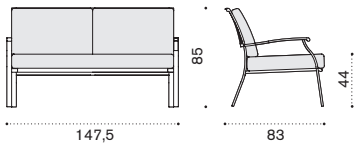

2 seater sofa

EID2S__
cushions, seat+2 back EICUD2AW2__

→ 33,5