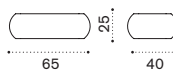

Rectangular coffee table 65x40

LOTCRW2_

→ 5,5