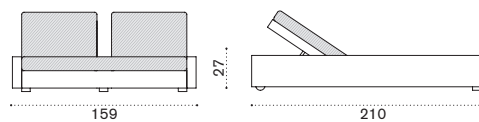

Double sunbed

CBLDW2_
mattress CBCULDA__

→ 68