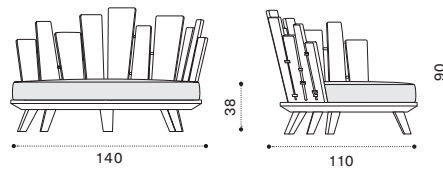

Lounge armchair left

brushed natural teak RAPLST1S
pickled teak RAPLST5
seat cushion RACUPLS___

→ 35