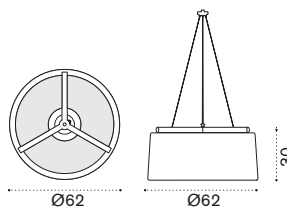

Suspension lamp

KILAT_RC_

→ 8

IP44, 1XE27
(Bulb not included, depends on the bulb
used) according to European regulations