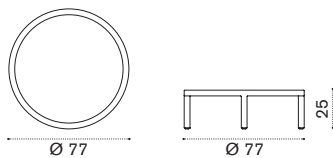

→ 1,3

Ethimo

Grand Life

Coffee table Ø 77 h25

natural teak + ceramic stone ice white GLTCTH1T1LI
pickled teak + ceramic stone sand GLTCTH1T5LS

 → 9

Coffee table Ø 77 h45

natural teak + ceramic stone ice white GLTCTH2T1LI
pickled teak + ceramic stone sand GLTCTH2T5LS