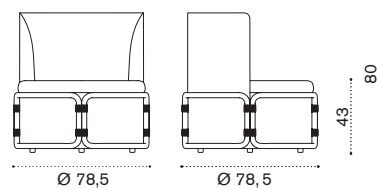

Lounge armchair

pickled teak + rust fabric RTPLT5P13
pickled teak + ice fabric RTPLT5PP40
pickled teak + aegean blue fabric RTPLT5PP41

→ 22,5