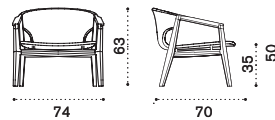

Lounge armchair

natural teak KNPLT1R70
pickled teak KNPLT5R71
lumbar cushions KNCULBPL_

→ 9