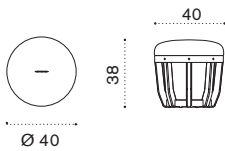

→ 5

Pouf Ø 40 h46

pickled teak + seat cushion SWPM12D__T5
natural teak + seat cushion SWPM12D__T1

→ 6,5

Pouf Ø 60 h38

pickled teak + seat cushion SWPM21D__T5
natural teak + seat cushion SWPM21D__T1

→ 10,5

Pouf Ø 60 h46