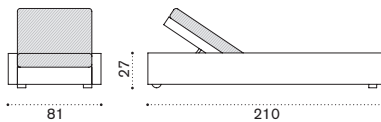

Sunbed

CBLEW2_
mattress CBCULEA__

→ 39,5