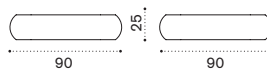

Square coffee table 90x90

LOTQW2_

→ 10,5