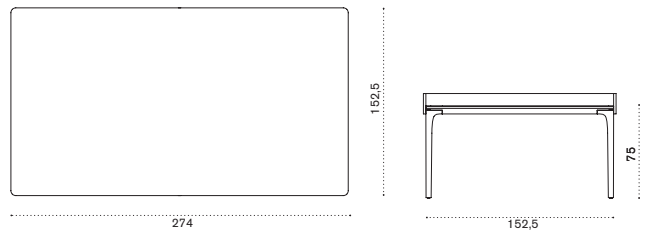

aluminium + teak PLTPRM2D4_T1

 → 49,2   → 10

Rectangular dining / Ping pong table 274x152,5

aluminium + ceramic stone PLTPRM3D38LP
ping pong kit included

 → 96,5   → 12

Enjoy

Collection composed of: dining table / lounge dining table / high table / coffee table.