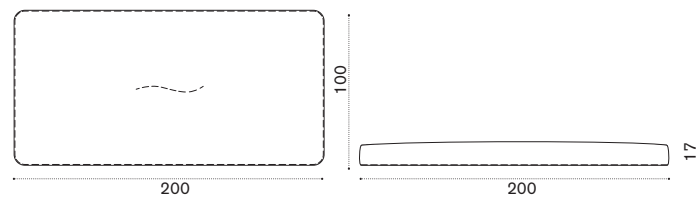

Cushion 200x100

soft ivory melange CPCUM3O001
aquamarine CPCUM3O732

→ 14 ☀

Short back cushion

soft ivory melange CPCUSCM1O001
aquamarine CPCUSCM1O732

→ 4 ☀

Long back cushion

soft ivory melange CPCUSCM2O001
aquamarine CPCUSCM2O732

→ 5.5 ☀

Armrest cushion

soft ivory melange CPCUBRO001
aquamarine CPCUBRO732

→ 1 ☀

Back cushion 50x30

soft ivory melange CPCUSCRO001
aquamarine CPCUSCRO732

elitis acquamarina CPCUSCRO11140
 → 1,5 ☀

Back cushion 45x45

soft ivory melange CPCUSCQO001
aquamarine CPCUSCQO732
elitis acquamarina CPCUSCQO11440

→ 1 ☀

Coffee table Ø53 H7

d. grey + ice white CPTTH1DGLI
d. grey + brown CPTTH1DGLEE
d. grey + acquamarina CPTTH1DGPSP

→ 9

Coffee table Ø53 H33

d. grey + ice white CPTTH2DGLI
d. grey + brown CPTTH2DGLEE
d. grey + acquamarina CPTTH2DGPSP

→ 10