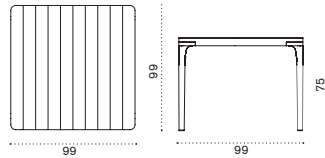

Square dining table 99x99

aluminium + teak PLTQM1D4_T1

→ 29 → 4