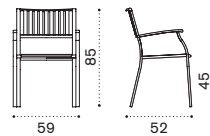

Dining armchair

EIPDB__

Classic seat cushion (H 3cm) EICUSEPDAW2__

Pratic seat cushion (H 2cm) CUSEPREIA1

→ 8,5