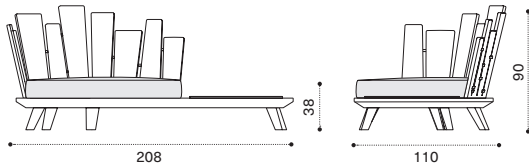

Lounge armchair right with integrated coffee table

brushed natural teak + marble RAD2T1STDMS
brushed natural teak + smeraldo RAD2T1STDPSR
pickled teak + marble RAD2T5TDMS
pickled teak + smeraldo RAD2T5TDPSR
seat cushion RACUD2TD___

→ 68,5