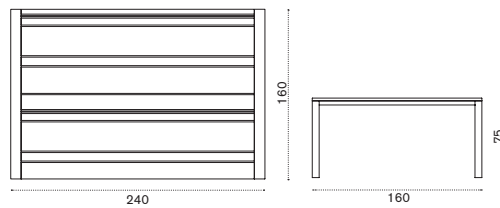

Rectangular dining table 240x160

teak COTPRM1T1
pickled teak COTPRM1T5
→ 105 → 10 - 12