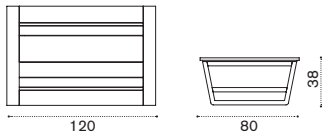

XL coffee table 120x80

teak COTCRM2T1
pickled teak COTCRM2T5
 → 20 

Dining armchair

teak COPDT1
pickled teak COPDT5
 → 10

Cushion

cushion COCUPDA___
 → 1 

Round dining table Ø 175

teak COTPTM1T1
pickled teak COTPTM1T5
 → 94,5   → 8 - 10