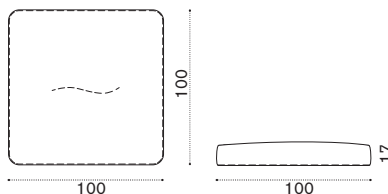

Cushion 100x100

soft ivory melange CPCUM1O001

aquamarine CPCUM1O732

→ 7