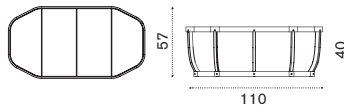

→ 45

Small coffee table Ø 50

pickled teak SWTCQH2D__T5
natural teak SWTCQH2D__T1

→ 9

Large coffee table 110x57

pickled teak SWTCRH1D__T5
natural teak SWTCRH1D__T1

→ 20

Alcove with curtain