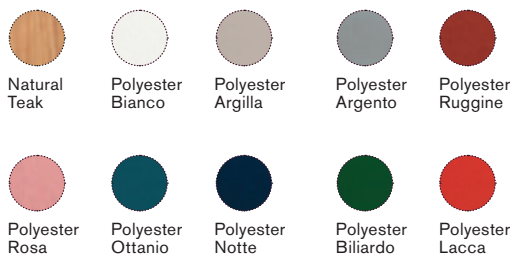

Gaia

Marc Sadler

Collection composed of:
Table lamp / hanging
lamp.

FSC™ certified product

Material

Table lamp

GALAT1P1__IG

→ 0,5

IP54 2700° K 200 LUMEN
usb charging, Li-ion battery 10W/h
max endurance >10h
recharging cycles 6/10h

Hanging lamp

GALASP1__IG

→ 0,5

IP54 2700° K 200 LUMEN
usb charging, Li-ion battery 10W/h
max endurance >10h
recharging cycles 6/10h

296

Kilt lamp

Marcello Ziliani

Collection composed of:
suspension lamp.

FSC™ certified product

Material

Suspension lamp

KILAT_RC_

→ 8

IP44, 1XE27
(Bulb not included, depends on the bulb
used) according to European regulations

Ethimo