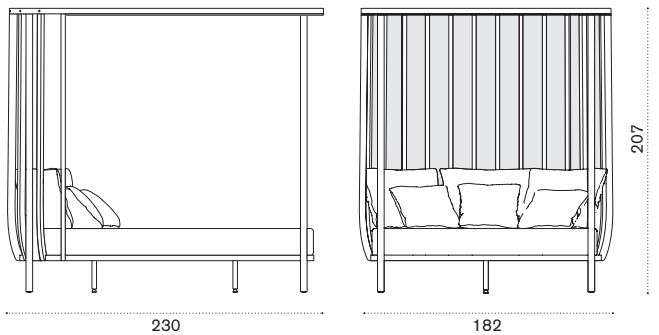

Alcove with curtain

pickled teak SWALS__T5
natural teak SWALS__T1
seat cushion + bed runner nature grey SWCUALAW24
back cushion red earth SWCUSCM1A76
back cushion nature grey SWCUSCM2AW24

→ 50