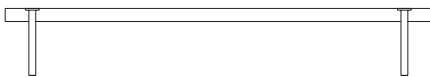

Beam L 240 with legs

alu. ACTRCM3D__

→ 13.5