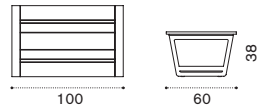

XL coffee table 120x80

teak COTCRM2T1
pickled teak COTCRM2T5
 → 20 

Dining armchair

teak COPDT1
pickled teak COPDT5
 → 10

Cushion

cushion COCUPDA___
 → 1 

Round dining table Ø 175

teak COTPTM1T1
pickled teak COTPTM1T5
 → 94,5   → 8 - 10