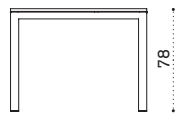

Flat

Collection composed of:
extendable rectangular
table / extendable XL
rectangular table.

Material

Metal
Warmwhite

Metal
Warmgrey

Rain cover
Ethi-Care

Rain cover

Extendable rectangular dining table 160-250x100

FTTPRM1B4_

→ 90 → 6-8

160 - 250

100

Extendable XL rectangular dining table 240-360x100

FTTPRM2B4_

→ 120 → 8-12

240 - 360

100

Studios

Collection composed of:
director folding armchair.

Material

Aluminium Warmwhite +
Acrylic Nature White

Aluminium Warmwhite +
Acrylic Nature Grey

Material

Aluminium Warmgrey +
Acrylic Nature White

Rain cover
Ethi-Care

Folding armchair

SOSPD4_A2_

→ 6 → 6

59

51