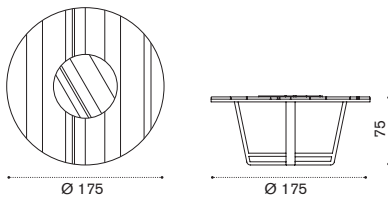

XL coffee table 120x80

teak COTCRM2T1
pickled teak COTCRM2T5
 → 20 

Dining armchair

teak COPDT1
pickled teak COPDT5
 → 10

Cushion

cushion COCUPDA___
 → 1 

Round dining table Ø 175

teak COTPTM1T1
pickled teak COTPTM1T5
 → 94,5   → 8 - 10