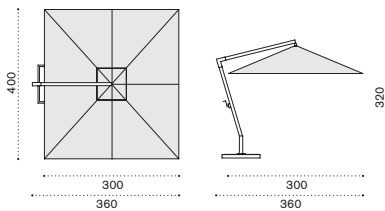

HOOBRA__
8 concrete tiles SETMA8PZ

umbrella → 90 + tiles → 167

Square umbrella 3x3 m

HOOBQA__
8 concrete tiles SETMA8PZ

umbrella → 85 + tiles → 167

Classic

Collection composed of: square, round and rectangular wooden umbrella.