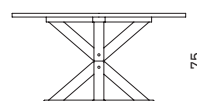

Cronos

Collection composed of: round dining table / square dining table / rectangular extendable dining table.

FSC™ certified product

Material

Rain cover

Round dining table Ø 147

teak CSTPTT1

pickled teak CSTPTT5

→ 61,5 → 6-8

Ø 147

75

Square dining table 140x140

teak CSTPQT1

→ 56 → 8

140

140

75

Extendable rectangular dining table 220-260-300x100

teak CSTPRT1

pickled teak CSTPRT5

→ 100 → 8-12

220-260-300

75

100