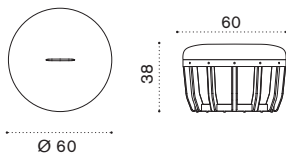

→ 5

Pouf Ø 40 h46

pickled teak + seat cushion SWPM12D__T5
natural teak + seat cushion SWPM12D__T1

→ 6,5

Pouf Ø 60 h38

pickled teak + seat cushion SWPM21D__T5
natural teak + seat cushion SWPM21D__T1

→ 10,5

Pouf Ø 60 h46