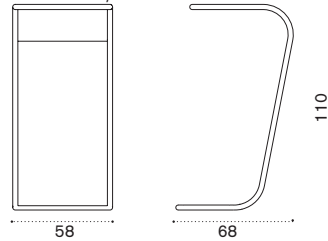

Shelter

metal ACSHD__

→ 12,5

Referee chair

teak + metal ACSAD__

→ 52