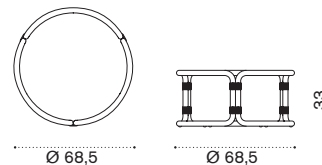

Coffee table Ø68,5 H33

pickled teak + mosaic marble RTTCTM2H1T5MM
pickled teak + london smoke RTTCTM2H1T5PSL
pickled teak + cipollino marble RTTCTM2H1T5MC
pickled teak + statuary marble RTTCTM2H1T5MS

→ 9,5