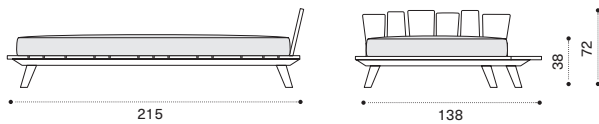

Sunbed

brushed natural teak RALET1S
pickled teak RALET5
seat cushion RACULEP_

→ 40