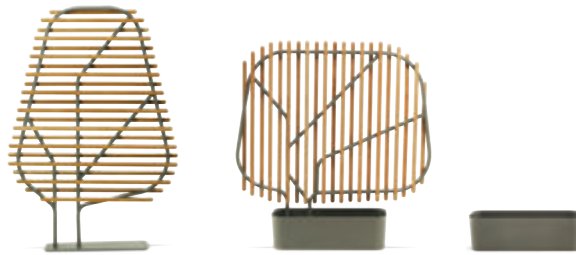

Clostra

Emmanuel Gallina
Collection composed of: high shield
/ low shield / planter.

FSC™ certified product