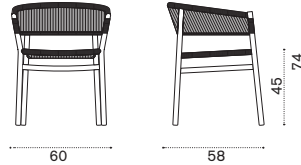

→ 6,5

Square dining table 91x91

teak KITPQT1
pickled teak KITPQT5

→ 18 → 4

252

2 seater sofa

teak + round rope sand KID2T1RCS
pickled teak + round rope dark grey KID2T5RCD

→ 13