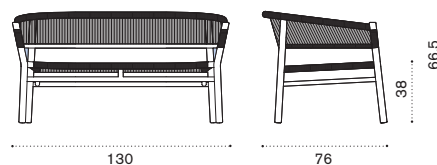

→ 6,5

Square dining table 91x91

teak KITPQT1
pickled teak KITPQT5

→ 18 → 4

252

2 seater sofa

teak + round rope sand KID2T1RCS
pickled teak + round rope dark grey KID2T5RCD

→ 13