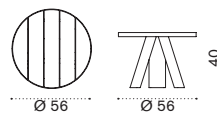

Round coffee table Ø 56

with pickled teak top ESTCTD__T5

→ 9