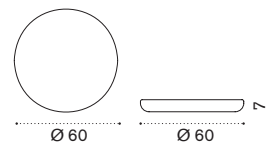

Seat L 150cm without backrest

teak ACS20T1

 → 10 

Black cork tray

black cork ACVSM1BC

 → 3 

Shelter

metal ACSHD__