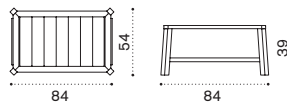

→ 8,5

Petit club Rectangular coffee table

84x54 with removable tray

pickled teak PCTCRT5
teak PCTCRT1

→ 10

Ethimo

Cruise

Collection composed of: deck chair.