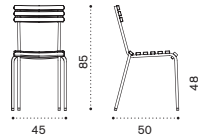

Dining chair

pickled teak LASEB40T5
teak LASEB51T1

→ 5