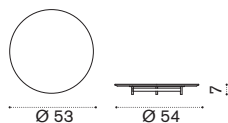

Coffee table Ø53 H7

d. grey + ice white CPTTH1DGLI
d. grey + brown CPTTH1DGLEE
d. grey + acquamarina CPTTH1DGPSP

→ 9