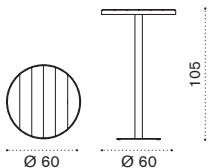

High round table Ø 60

pickled teak LATPTH2B40T5
teak LATPTH2B51T1

→ 17,5 → 2