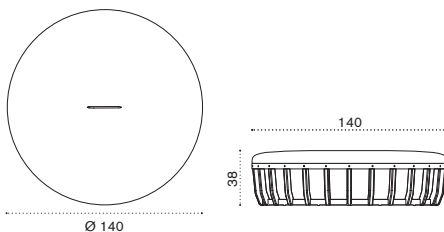

pickled teak + seat cushion SWPM22D__T5
natural teak + seat cushion SWPM22D__T1

→ 13,5

Pouf Ø 140 h38

pickled teak + seat cushion SWPM31D__T5
natural teak + seat cushion SWPM31D__T1

→ 42

Pouf Ø 140 h46

pickled teak + seat cushion SWPM32D__T5
natural teak + seat cushion SWPM32D__T1