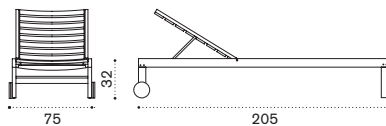

Sand Teak

SDLET1
mattress SDCULEA_

→ 25