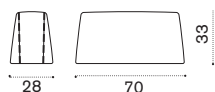

Short back cushion

soft ivory melange CPCUSCM1O001
aquamarine CPCUSCM1O732

→ 4 ☀