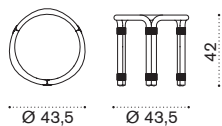

Coffee table Ø43,5 H42

pickled teak + cipollino marble RTTCTM1H2T5MC
pickled teak + statuary marble RTTCTM1H2T5MS
pickled teak + mosaic marble RTTCTM1H2T5MM
pickled teak + london smoke RTTCTM1H2T5PSL

→ 9