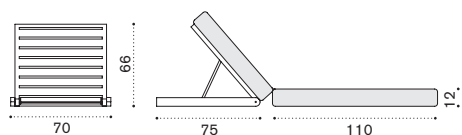

Sandy Backrest

teak SYSH1
mattress ethitex SYCUSHE52

→ 7