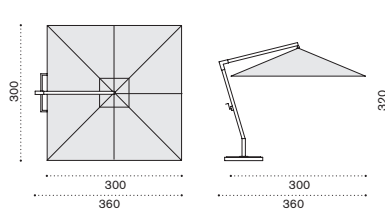

HOOBRA__
8 concrete tiles SETMA8PZ

umbrella → 90 + tiles → 167

Square umbrella 3x3 m

HOOBQA__
8 concrete tiles SETMA8PZ

umbrella → 85 + tiles → 167

Classic

Collection composed of: square, round and rectangular wooden umbrella.