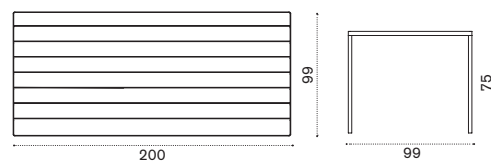

Rectangular dining table 200x99

with pickled teak table top ESTPRD__T5

→ 54 → 8