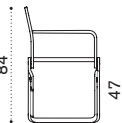

Aluminium Warmgrey +
Acrylic Nature White

Rain cover
Ethi-Care

Folding armchair

SOSPD4_A2_

→ 6 → 6

59

51

Infinity