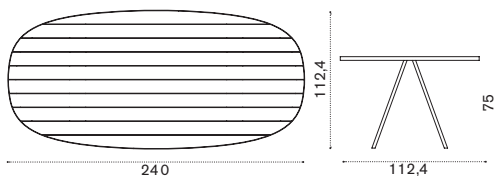

 → 65   → 8

Rectangular dining table 200x99

with pickled teak table top ESTPRD__T5

 → 54   → 8

Oval dining table 240x112,4

with pickled teak top ESTPOD__T5

 → 55   → 8

Sun lounger