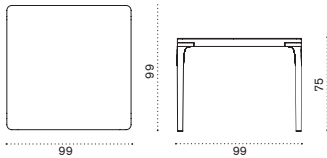

Ceramic Stone Ice White

Ceramic Stone Disegno

Ceramic Stone Piombo Silk

Rain cover

Ethi-Care

Square dining table 99x99

aluminium PLTQM1D4_
aluminium + ceramic stone PLTQM1D__L_

→ 33-34 → 4