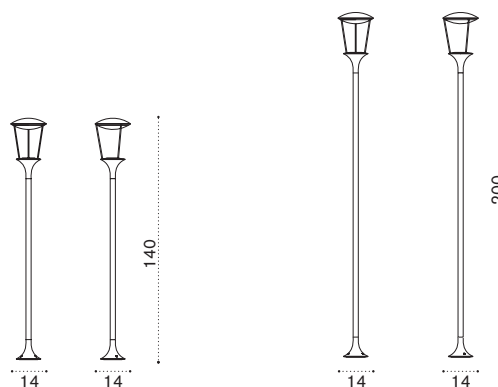

Wall Lamp

PHLAWDG

IP65 LED 230 VAC 15W
3000° K - 1500 LUMEN
ENERGETIC CLASS: A

Base Plate

PHBALADG