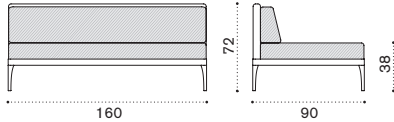

XL central module

IFDMCM2D4_W2_
cushions, seat+back IFCUDMCM2AW2_

→ 48