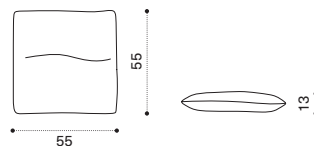

Back cushion 55x55 cm

RACUSCM2___

→ 1