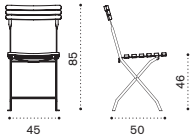

Folding chair

pickled teak LASPB40T5
teak LASPB51T1

→ 6 ←