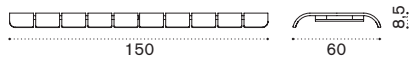

Seat L 150cm without backrest

teak ACS20T1

 → 10 

Black cork tray

black cork ACVSM1BC

 → 3 

Shelter

metal ACSHD__