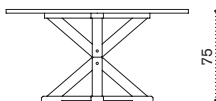

Cronos

Collection composed of: round dining table / square dining table / rectangular extendable dining table.

FSC™ certified product

Material

Rain cover

Round dining table Ø 147

teak CSTPTT1

pickled teak CSTPTT5

→ 61,5 → 6-8

Ø 147

75

Square dining table 140x140

teak CSTPQT1

→ 56 → 8

140

140

75

Extendable rectangular dining table 220-260-300x100

teak CSTPRT1

pickled teak CSTPRT5

→ 100 → 8-12

220-260-300

75

100