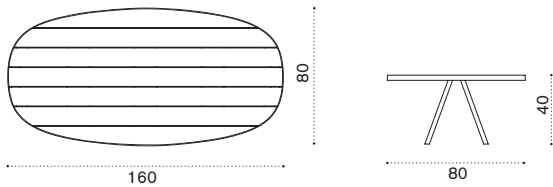

Esedra

Luca Nichetto

Collection composed of: 3 seater sofa / lounge armchair / coffee table / square, rectangular and oval dining table / dining armchair / sun lounger.

FSC™ certified product

Oval coffee table 160x80

with pickled teak top ESTCOD__T5

→ 21