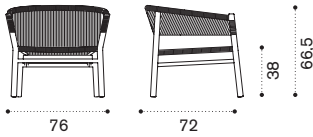

Material

Round Rope Lava Grey
+ Aluminium Dark Grey

Rain Cover
Ethi-Care

Lounge armchair

teak + round rope sand KIPLT1RCS
teak + round rope olive green KIPLT1R56
teak + round rope ruby wine KIPLT1R52
pickled teak + round rope dark grey KIPLT5RCD