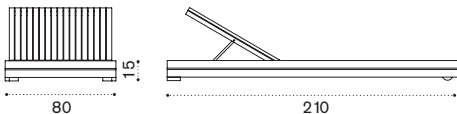

Essenza

Collection composed of:
sun lounger / double
canopy sun lounger.

FSC™ certified product

Material

Teak + Stainless Steel

Rain cover
Ethi-Care

Fabrics

Acrylic
Ivory

Acrylic
Dove Grey

Velum
White Stone

Lounge bed with curtains

Curtains included EZALT1S00T1
mattresses EZCUALA__

→ 91

Sun lounger

EZLES00T1
mattress EZCULEA__

→ 37

Friends

Collection composed of:
square dining table
/ rectangular dining table.

FSC™ certified product

Material

Natural Teak

Pickled Teak

Rain cover

Ethi-Care

Square dining table 90x90

teak FDTPQT1
pickled teak FDTPQT5

→ 10 → 4

Rectangular dining table 180x90

teak FDTPT1
pickled teak FDTPT5

→ 29 → 6-8