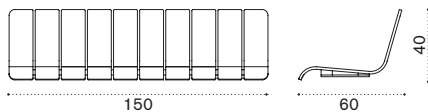

Seat L 150cm with backrest

teak ACS21T1

→ 16,5

Seat L 60cm without backrest

teak ACS10T1

→ 4