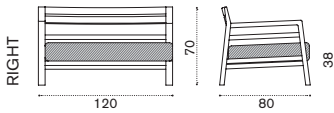

Costes

Back end module right (D) / left (S)

teak CODMF_T1
pickled teak CODMF_T5
cushions, seat+back COCUDMFA___
→ 39