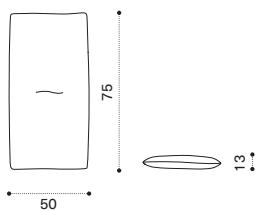

Sunbed back cushion 75x50 cm

RACULESC_

→ 1,5