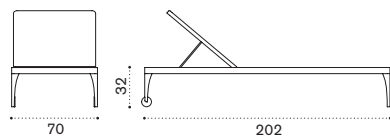

 → 14 

Sun lounger

aluminium + lightwick IFLED4_W2_
mattress IFCULEAW2_

 → 17 

aluminium + ethitex IFLED4_E5_

 → 13 

Smart – side table 43x35

SMTCRD_