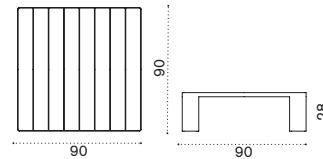

 → 53

Square coffee table 90x90

with slate grey ceramic stone top ESTCQD__LN
 with dove grey ceramic stone top ESTCQD__LG

 → 21

Square coffee table 90x90

with pickled teak top ESTCQD__T5

 → 19

Round coffee table Ø 56