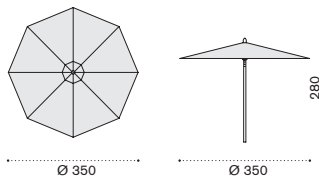

Round umbrella Ø 3,5 m

CCOMTM1FA

→ 21