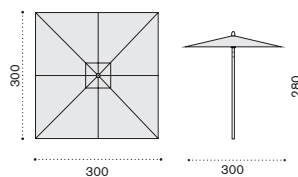

Square umbrella 3x3 m

CCOMQM1FA_

21 kg → ← ☀