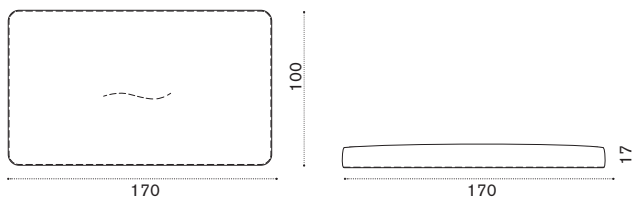

Calipso

Cushion 170x100

soft ivory melange CPCUM2O001
aquamarine CPCUM2O732

→ 12 ☀