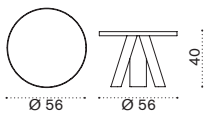

Round coffee table Ø 56

with slate grey ceramic stone top ESTCTD__LN
with dove grey ceramic stone top ESTCTD__LG

→ 9