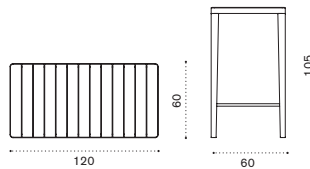

High rectangular table 120x60

pickled teak LATPRM1B40T5
teak LATPRM1B51T1

→ 31 → 4-6