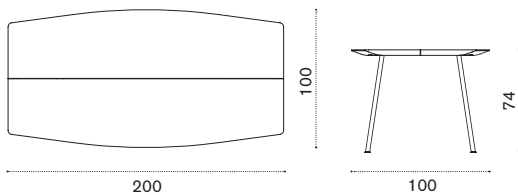

Rectangular dining table 200x100

AGTPRB48T1

→ 45 → 8