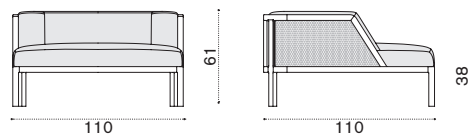

Lounge armchair

natural teak GLPLT1R1
pickled teak GLPLT5R2
cushions, seat+back GLCUPL_____

→ 28,5