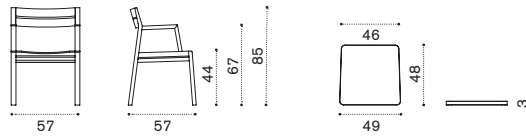

XL coffee table 120x80

teak COTCRM2T1
pickled teak COTCRM2T5
 → 20 

Dining armchair

teak COPDT1
pickled teak COPDT5
 → 10

Cushion

cushion COCUPDA___
 → 1 

Round dining table Ø 175

teak COTPTM1T1
pickled teak COTPTM1T5
 → 94,5   → 8 - 10