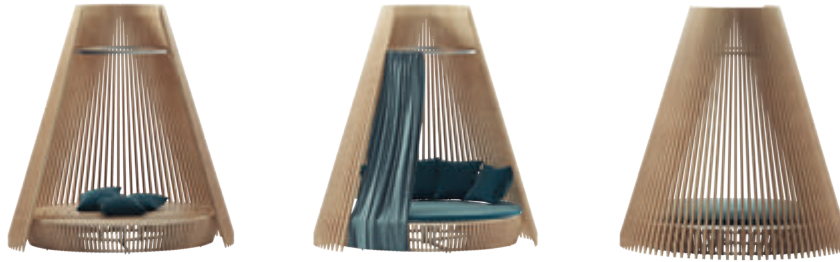

Hut

Atelier Lavit
Collection composed of: alcove.