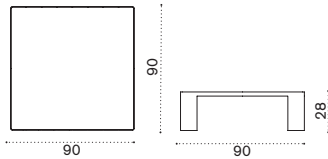

 → 53

Square coffee table 90x90

with slate grey ceramic stone top ESTCQD__LN
 with dove grey ceramic stone top ESTCQD__LG

 → 21

Square coffee table 90x90

with pickled teak top ESTCQD__T5

 → 19

Round coffee table Ø 56