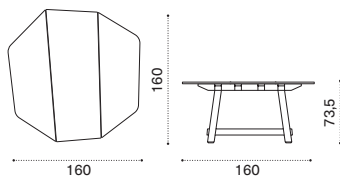

Rafael

Paola Navone
Collection composed of:
lounge armchair / daybed / lounge armchair
with integrated coffee table / coffee table
/ sunbed / octagonal dining table
/ XL octagonal dining table / round dining
table / dining armchair.

FSC™ certified product

Octagonal dining table 160 x 160

brushed natural teak + marble RATPQM1T1SMS
brushed natural teak + smeraldo RATPQM1T1SPSR
pickled teak + marble RATPQM1T5MS
pickled teak + smeraldo RATPQM1T5PSR

→ 160 → 8