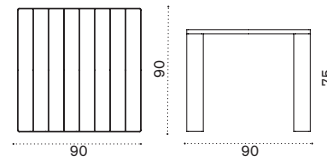

Square dining table 90x90

with pickled teak top ESTPQD__T5

→ 20 → 4