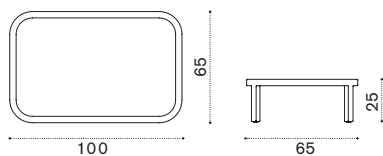

Rectangular coffee table 100x65 h25

natural teak + ceramic stone ice white GLTCRHT1LI
pickled teak + ceramic stone sand GLTCRHT5LS

→ 10