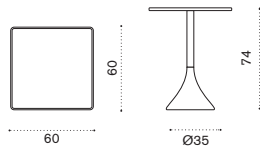

Dining table 70X70h 74

CNTPQM1H1D_____

→ 33,5 → 2

Dining table 60X60 h 105