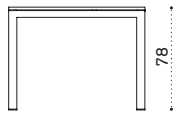

100

Extendable XL rectangular dining table 240-360x100

FTTPRM2B4_

→ 120 → 8-12