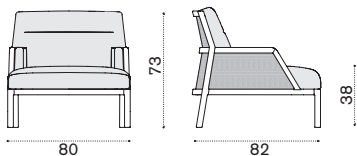

Bergère

natural teak GLPIT1R1
pickled teak GLPIT5R2
cushions, seat+back GLCUPI_____

→ 19