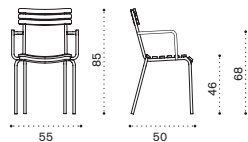

Dining armchair

pickled teak LAPDB40T5
teak LAPDB51T1

→ 6