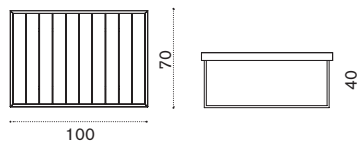

Allaperto

Matteo Thun & Antonio Rodriguez
Collection composed of: lounge armchair
/ 2 seater sofa / square and rectangular
coffee table / sunbed / lounge bed / hanging
armchair / free-standing outdoor swings.

FSC™ certified product

Lounge armchair

Allaperto Mountain Etwick AAPLS51T5W20
seat cushion espresso AACUSEPLAW39
Allaperto Mountain Tartan AAPLS51T1E38
sleeping bag AASBPPMA
lumbar cushion red navajo with velvet blue piping AACULBA31

Allaperto Urban AAPLS51T1E37

Allaperto Camping chic AAPLS43M3RTW
seat and back cushion lime AACUPLPPVA

Allaperto Nautic AAPLS51T1RFG
lumbar cushion AACULBM2____
decor cushion AACUDCQ____

Allaperto Veranda AAPLS51T1WN
lumbar cushion AACULBM2____
decor cushion AACUDCQ____

→ 12-14

2 seater sofa

Allaperto Mountain Etwick AAD2S51T5W20
seat cushion espresso AACUSED2AW39
Allaperto Mountain Tartan AAD2S51T1E38
sleeping bag AASBPPMA
lumbar cushion red navajo with velvet blue piping AACULBA31

Allaperto Urban AAD2S51T1E37
lumbar cushion AACULBM2____
decor cushion AACUDCQ____

Allaperto Nautic AAD2S51T1RFG
lumbar cushion AACULBM2____
decor cushion AACUDCQ____

→ 18-21

Square coffee table 50x50

Allaperto Mountain Etwick AATCQB51T5
Allaperto Mountain Tartan AATCQB51T1

Allaperto Urban AATCQB51T5

Allaperto Nautic AATCQB51T1

Allaperto Veranda AATCQB51T1

→ 8

240

Rectangular coffee table 100x70

Allaperto Mountain Etwick AATCRB51T5
Allaperto Mountain Tartan AATCRB51T1

Allaperto Urban AATCRB51T5

Allaperto Nautic AATCRB51T1

Allaperto Veranda AATCRB51T1

→ 16

Ethimo