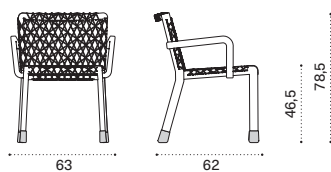

Dining armchair

brushed natural teak RAPDT1SR1
pickled teak RAPDT5R1

→ 6