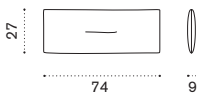

Lumbar cushion for 3 seater sofa

2 lumbar cushions red diamond KNCUDCM2PP53

→ 1