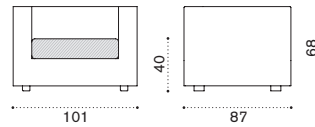

Lounge armchair

CBPOW2_
cushions, seat+back CBCUPOA__

→ 24,5